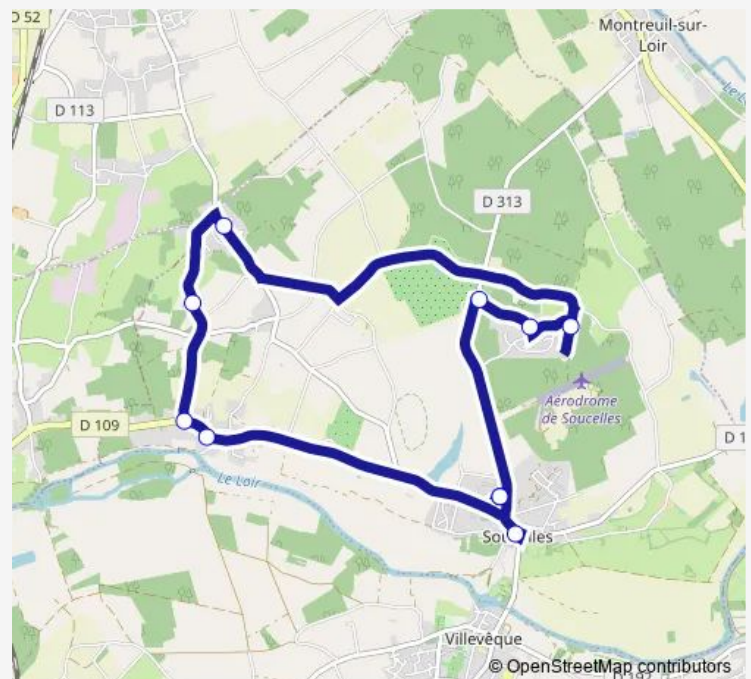

Monday 07:30

Tuesday 07:30

Wednesday —

Thursday 07:30

Friday 07:30

Saturday —

Sunday —

Route info

Direction: Ecole Publique Emile .Joulain

Stops: 10

Trip Duration: 0 hour 40 min

354 — Soucelles

Direction

Ecole Privee Julie Bodinier — Soucelles Mairie

10 stops

[Open route schedule](#)