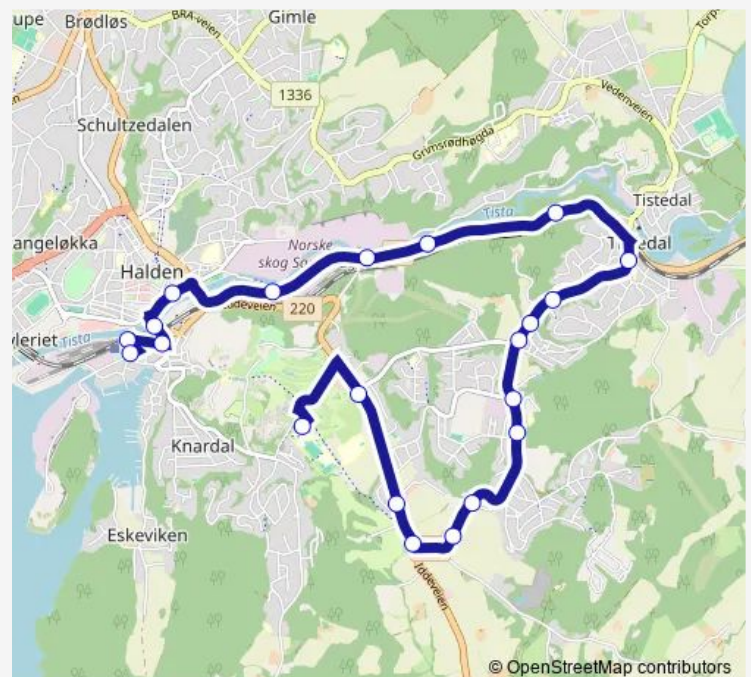

School Bus 354 Risum ungdomsskole

[Go to website](#)

Direction

Risum ungdomsskole — Halden bussterminal

21 stops

[Open route schedule](#)

Risum ungdomsskole

Risum

Sofienlund

Øbergkrysset

Øberg gård

Øberg skole

Øbergveien 49

Kommunelageret

Øbergveien/Harekasveien

Øbergveien

Grantoppen

Kringla øbergveien

Tistedalveien

Fosseløkka

P.m.6

Fyrstikken

Stranda

Bybrua Halden

Borgergata

Halden stasjon

Halden bussterminal

Route schedule

Risum ungdomsskole — Halden bussterminal

Monday 14:20

Tuesday 14:20

Wednesday 15:10

Thursday 14:20

Friday 14:20

Saturday —

Sunday —

Route info

Direction: Risum ungdomsskole

Stops: 21

Trip Duration: 0 hour 17 min

■ 354 — Risum ungdomsskole

BusMaps