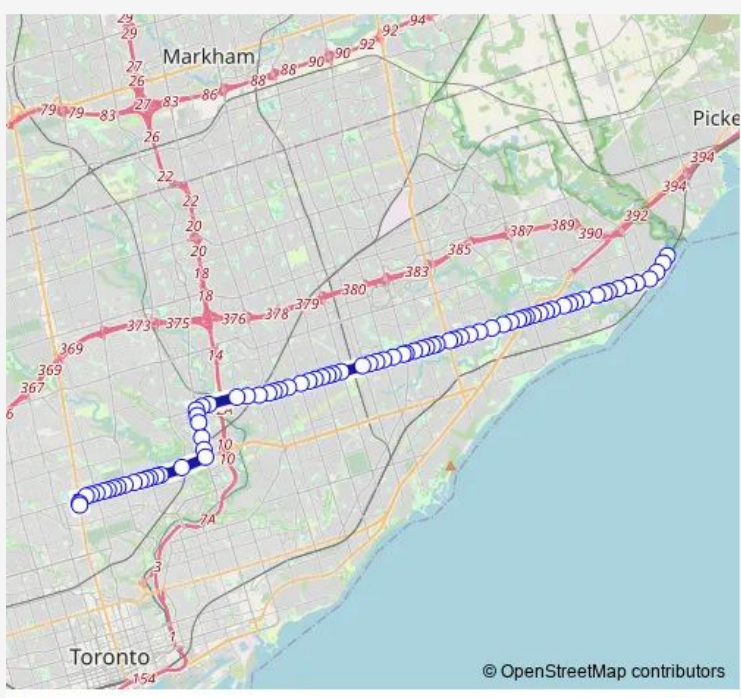

Bus 354 Lawrence East Night Bus

[Go to website](#)

Direction
 Starspray Loop at Lawrence Ave East — Yonge St at Berwick Ave

80 stops

[Open route schedule](#)

- Starspray Loop at Lawrence Ave East
- Lawrence Ave East at Walkway to Ridgewood Rd
- Lawrence Ave East at Stotts Ter West Side
- Lawrence Ave East at East Ave - Rouge Hill GO Station
- Lawrence Ave East at Port Union Rd West Side
- Lawrence Ave East at Charlottetown Blvd West Side
- Lawrence Ave East at Centennial Rd
- Lawrence Ave East at Bathgate Dr
- Lawrence Ave East at Goldberry Sq
- Lawrence Ave East at Meadowvale Rd
- Lawrence Ave East at Beechgrove Dr West Side
- Lawrence Ave East at Bennett Rd
- Lawrence Ave East at Flerimac Rd
- Lawrence Ave East at Fern Meadow Rd
- Lawrence Ave East at Manse Rd West Side
- Lawrence Ave East at West Hill Dr
- Lawrence Ave East at Collingsgrove Rd
- Lawrence Ave East at Morningside Ave
- Lawrence Ave East at Kingston Rd
- Lawrence Ave East at Rodda Blvd
- Opposite 4125 Lawrence Ave East

Route schedule
 Starspray Loop at Lawrence Ave East — Yonge St at Berwick Ave

Monday	03:14-02:57 ⁺¹
Tuesday	03:14-02:57 ⁺¹
Wednesday	03:14-02:57 ⁺¹
Thursday	03:14-02:57 ⁺¹
Friday	03:14-02:57 ⁺¹
Saturday	03:14-02:57 ⁺¹
Sunday	03:14-02:57 ⁺¹

Route info

Direction: Starspray Loop at Lawrence Ave East

Stops: 80

Trip Duration: 0 hour 48 min

Lawrence Ave East at Galloway Rd

Lawrence Ave East at Overture Rd West Side

Lawrence Ave East at Orton Park Rd

Lawrence Ave East at Mossbank Dr West Side

Lawrence Ave East at Scarborough Golf Club Rd

Lawrence Ave East at Fortune Gate

Lawrence Ave East at Greenholm Cirtc

Lawrence Ave East at Markham Rd

Lawrence Ave East at Opposite Cedarbrae Mall