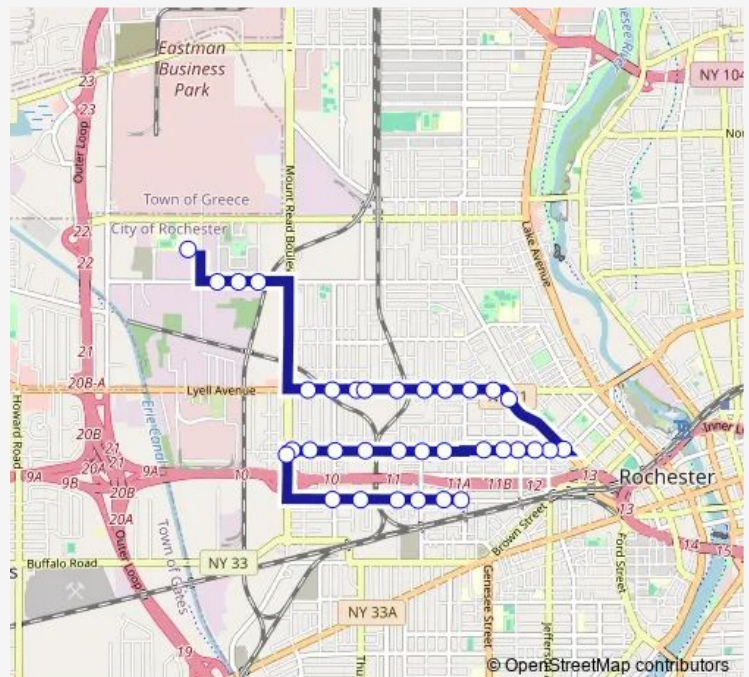

### Direction

Child & Maple — Edison Tech High School

31 stops

[Open route schedule](#)

- Child & Maple
- Maple & Colvin
- Maple & Ames
- Maple & Hague
- Maple & Craig
- Maple & Glide
- Mt Read & Maple
- Mt Read & Jay
- Jay & Halford
- Jay & Glide
- Jay & Pool
- Jay & Hague
- Jay & Ames
- Jay & Colvin
- Jay & Child
- Jay & Orchard
- Jay & Saxton
- Jay & Walnut
- Jay & Grape
- Broad & Lyell
- Lyell & Broad

### Route schedule

Child & Maple — Edison Tech High School

Monday	06:44
Tuesday	06:44
Wednesday	06:44
Thursday	06:44
Friday	06:44
Saturday	—
Sunday	—

### Route info

Direction: Child & Maple

Stops: 31

Trip Duration: 0 hour 31 min

354 — Dutchtown/Colfax

Lyell & Child

Lyell & Myrtle

Lyell & Austin

## Route info

Direction: Edison Tech High School

Stops: 34

Trip Duration: 0 hour 29 min

Jay & Wetmore

Jay & Mt Read

Mt Read & Jay

Maple & Glide