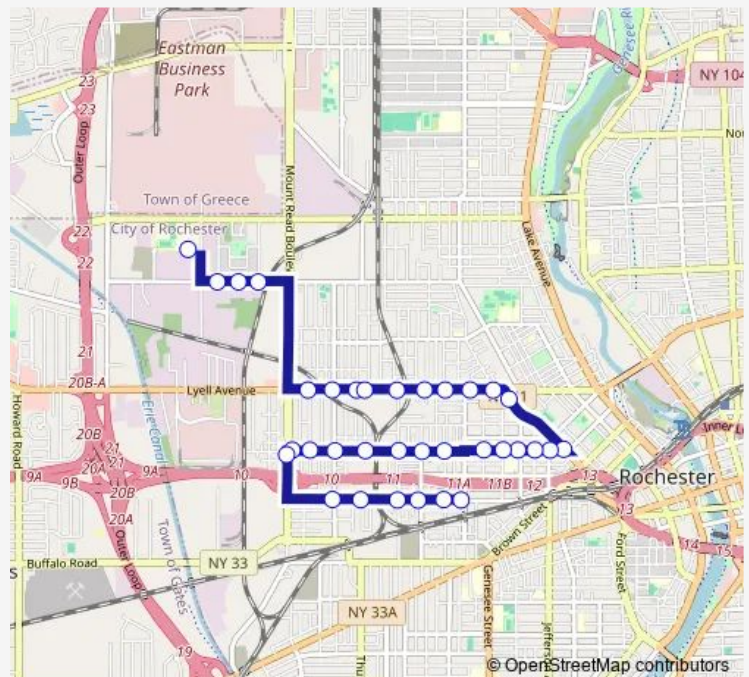

Direction

Child & Maple — Edison Tech High School

31 stops

[Open route schedule](#)

- Child & Maple
- Maple & Colvin
- Maple & Ames
- Maple & Hague
- Maple & Craig
- Maple & Glide
- Mt Read & Maple
- Mt Read & Jay
- Jay & Halford
- Jay & Glide
- Jay & Pool
- Jay & Hague
- Jay & Ames
- Jay & Colvin
- Jay & Child
- Jay & Orchard
- Jay & Saxton
- Jay & Walnut
- Jay & Grape
- Broad & Lyell
- Lyell & Broad

Route schedule

Child & Maple — Edison Tech High School

Monday	06:44
Tuesday	06:44
Wednesday	06:44
Thursday	06:44
Friday	06:44
Saturday	—
Sunday	—

Route info

Direction: Child & Maple

Stops: 31

Trip Duration: 0 hour 31 min

Lyell & Wetmore

Lyell & Mt Read

Edison Tech High School

Direction

Edison Tech High School — Maple & Syke

34 stops

[Open route schedule](#)

Edison Tech High School

Sunday —

Route info

Direction: Edison Tech High School

Stops: 34

Trip Duration: 0 hour 29 min

Jay & Wetmore

Jay & Mt Read

Mt Read & Jay