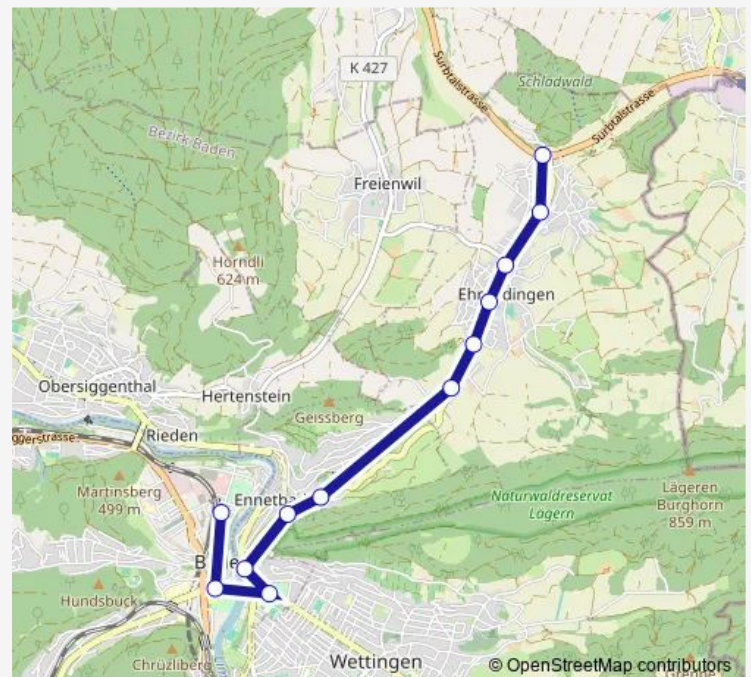

Friday 09:30-15:30

Saturday 07:30-16:30

Sunday —

Route info

Direction: Ehrendingen, Tiefenwaag

Stops: 14

Trip Duration: 0 hour 21 min

Direction

Baden, Postautostation — Ehrendingen, Tiefenwaag

12 stops

[Open route schedule](#)

Baden, Postautostation

Baden, Schulhausplatz

Baden, Kantonsschule

Baden, Historisches Museum

Ennetbaden, Schützenhaus

Route info

Direction: Baden, Postautostation

Stops: 12

Trip Duration: 0 hour 16 min

Direction

Ehrendingen, Tiefenwaag — Baden, Postautostation

14 stops

[Open route schedule](#)

Monday 21:30-23:30

Tuesday 21:30-23:30

Wednesday 21:30-23:30

Thursday 21:30-23:30

Friday 21:30-23:30

Saturday 13:30

Sunday —

Route info