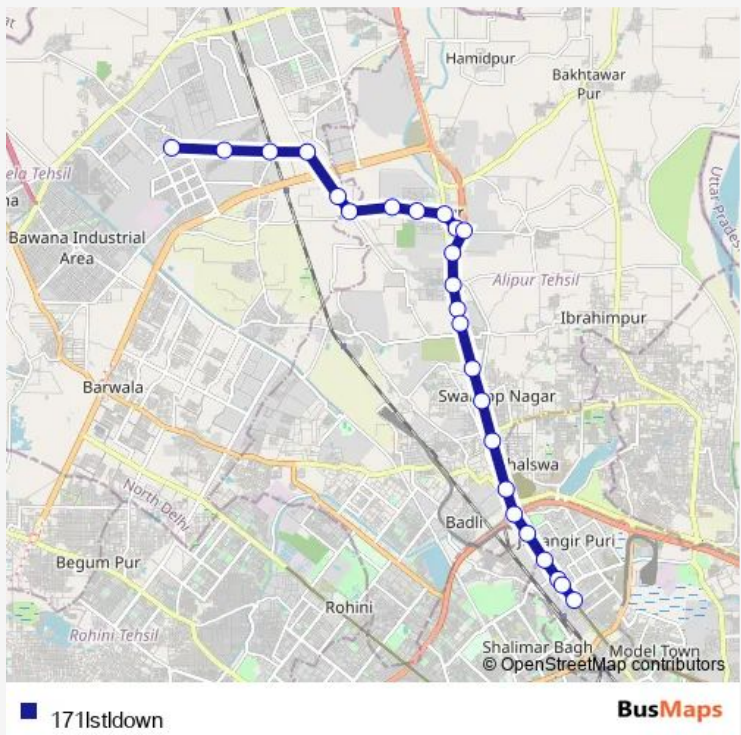

# Bus 171Istldown

[Go to website](#)

**Direction**  
 Bawana Sec 5 Cluster Depot — Adarsh Nagar Metro Station  
 25 stops  
[Open route schedule](#)

- Bawana Sec 5 Cluster Depot
- Holambi Kalan JJ Colony
- Holambi Kalan Fatak
- Holambi Kalan Crossing
- Jeet Farm
- Holambi Khurd Crossing
- Alipur Garhi
- Alipur Village
- Alipur Village GT Road
- Mcd Store
- Jind Pur Crossing
- Sai Mandir
- Budhpur GT Road
- Jain Mandir
- Nangli Puna
- Gurudwara Siraspur GT Road
- Swaroop Nagar GT Road
- Libas Pur GT Road
- Sanjay Gandhi Transport Nagar
- Mukarba Chowk
- GTK Depot

**Route schedule**  
 Bawana Sec 5 Cluster Depot — Adarsh Nagar Metro Station

Monday	04:38-07:18
Tuesday	04:38-07:18
Wednesday	04:38-07:18
Thursday	04:38-07:18
Friday	04:38-07:18
Saturday	04:38-07:18
Sunday	04:38-07:18

**Route info**  
 Direction: Bawana Sec 5 Cluster Depot  
 Stops: 25  
 Trip Duration: 1 hour 6 min

Jahangirpuri GT Road (Metro Station)

Mahindra Park

Sarai Pipal Thala

Adarsh Nagar Metro Station

1711stdown Bus time schedules and route maps are available in an offline PDF at [busmaps.com](https://busmaps.com). Use the [busmaps.com](https://busmaps.com) website to see live bus times, train schedule or subway schedule, and step-by-step directions for all public transit in Alipur

The schedule is provided in the local timezone. Times with "(+1)" indicate departures on the next day.

PDF file created on 2025-01-16

2024 BusMaps.com - All Rights Reserved