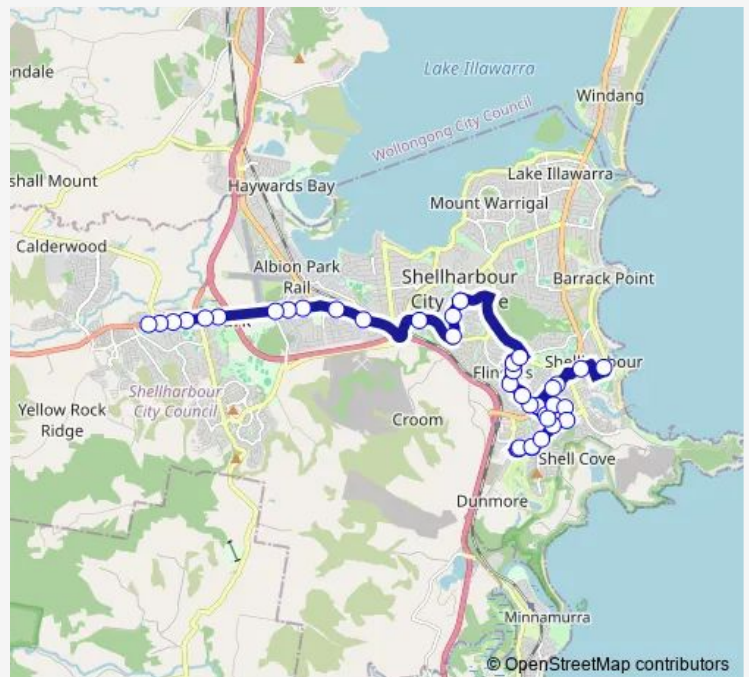

Wednesday 14:55

Thursday 14:55

Friday 14:55

Saturday —

Sunday —

Route info

Direction: Stella Maris Catholic Primary School, Wentworth St

Stops: 37

Trip Duration: 0 hour 42 min

S216 — Stella Maris PS to St Pauls Ps

Baragoot Rd Opp Tabourie Cl

College Av After Benson Av

College Av Opp Cygnet Av

College Av Before Pioneer Dr

Pioneer Dr At Westwood Dr

Princes Hwy After Colden Dr

Tongarra Rd Before Amaral Av

Illawarra Hwy Before Macquarie St

St Paul's Catholic Primary School, Tongarra Rd

Direction

Pioneer Dr At Westwood Dr — Stella Maris Catholic Primary School, Wentworth St

27 stops

Monday 07:50

Tuesday 07:50

Wednesday 07:50

Thursday 07:50

Friday 07:50

Saturday —

Sunday —

Route info