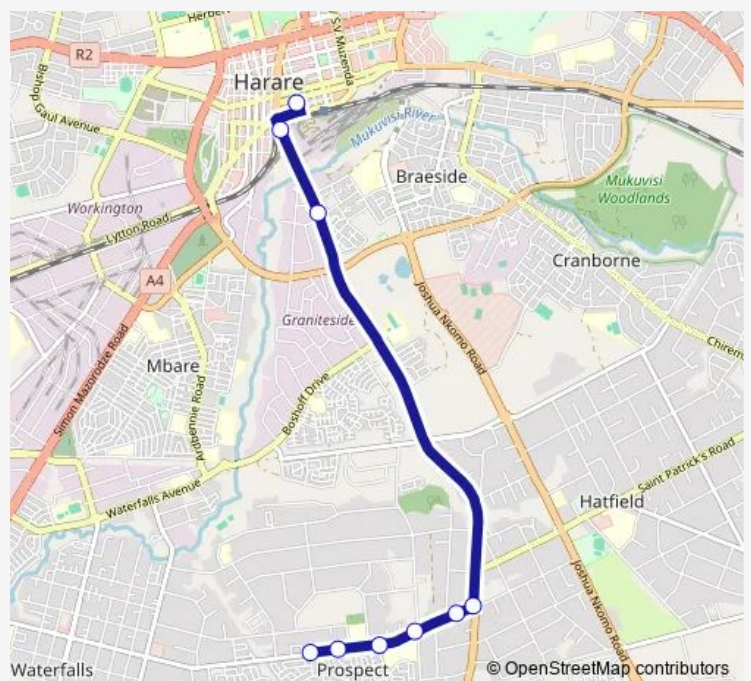

Mbuya Dorcus Hospital

Mbuya Dorcas Hospital, Masotsha Ndlovu Way

Kent Academy, Masotsha Ndlovu Way

Corner Seke Road and Masotsha Ndlovu Way

Spar Shops

Flyover Rank, Seke Road

Charge Office

Route schedule

Masotsha Ndlovu Way Meadows — Charge Office

Monday	12:48
Tuesday	12:48
Wednesday	12:48
Thursday	12:48
Friday	12:48
Saturday	12:48
Sunday	12:48

Route info

Direction: Masotsha Ndlovu Way Meadows

Stops: 9

Trip Duration: 0 hour 29 min

■ Mainway Meadows, Waterfalls to Charge Office

Communal Taxi Service time schedules and route maps are available in an offline PDF at busmaps.com. Use the busmaps.com website to see live bus times, train schedule or subway schedule, and step-by-step directions for all public transit in Harare