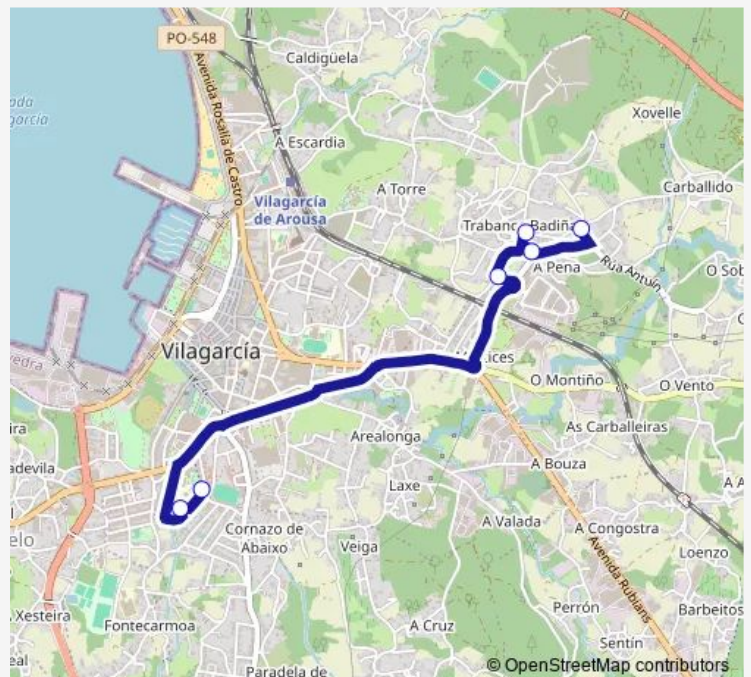

Bus XG830077 Ceip A Lomba-Trabanca-Urupe

[Go to website](#)

Direction

Ceip A Lomba — Trabanca-Urupe

6 stops

[Open route schedule](#)

Ceip A Lomba

Ceip Arealonga

Trabanca-C. Social

Trabanca

Trabanca-A Fonte

Trabanca-Urupe

Route schedule

Ceip A Lomba — Trabanca-Urupe

Monday 14:20-15:35

Tuesday 14:20-15:35

Wednesday 14:20-15:35

Thursday —

Friday 14:20-15:35

Saturday —

Sunday —

Route info

Direction: Ceip A Lomba

Stops: 6

Trip Duration: 0 hour 16 min

XG830077 — Ceip A Lomba-Trabanca-Urupe