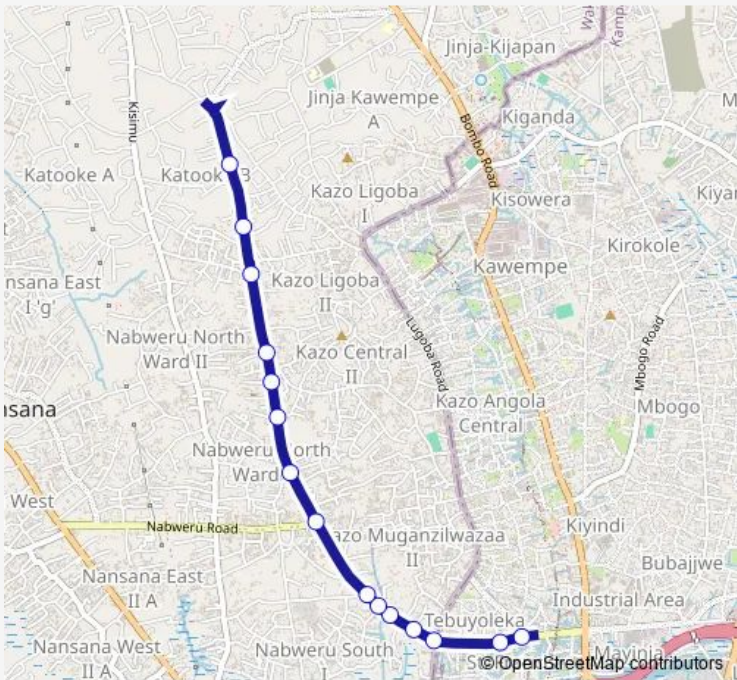

Bus Ic185 Bam Supermarket Bwaise-Katooke

[Go to website](#)

Direction
Eden Service Park — Ronna Guest House

15 stops

[Open route schedule](#)

- Eden Service Park
- Rhema Life Ministries
- Kawaala Junction
- Kazo Church of Uganda
- Kafunda
- Nabweru Kazo Sacco Post
- Veterans Fc
- Nabweru
- Katuba
- Maganijo Mosque Rd - Kazo Central Zone Rd Jct
- Trust Future
- Kiyembe
- Lugoba Stage
- Katooke Market
- Ronna Guest House

Route schedule
Eden Service Park — Ronna Guest House

Monday	06:30-19:00
Tuesday	06:30-19:00
Wednesday	06:30-19:00
Thursday	06:30-19:00
Friday	06:30-19:00
Saturday	06:30-19:00
Sunday	06:30-19:00

Route info

Direction: Eden Service Park

Stops: 15

Trip Duration: 0 hour 21 min

Ic185 — Bam Supermarket Bwaise-Katooke **BusMaps**

Direction

Katooke Stage — Eden Service Park

16 stops

[Open route schedule](#)

Sunday 06:30-19:00

Route info

Direction: Katooke Stage

Stops: 16

Trip Duration: 0 hour 21 min

Ic185 Bus time schedules and route maps are available in an offline PDF at busmaps.com. Use the busmaps.com website to see live bus times, train schedule or subway schedule, and step-by-step directions for all public transit in Kampala