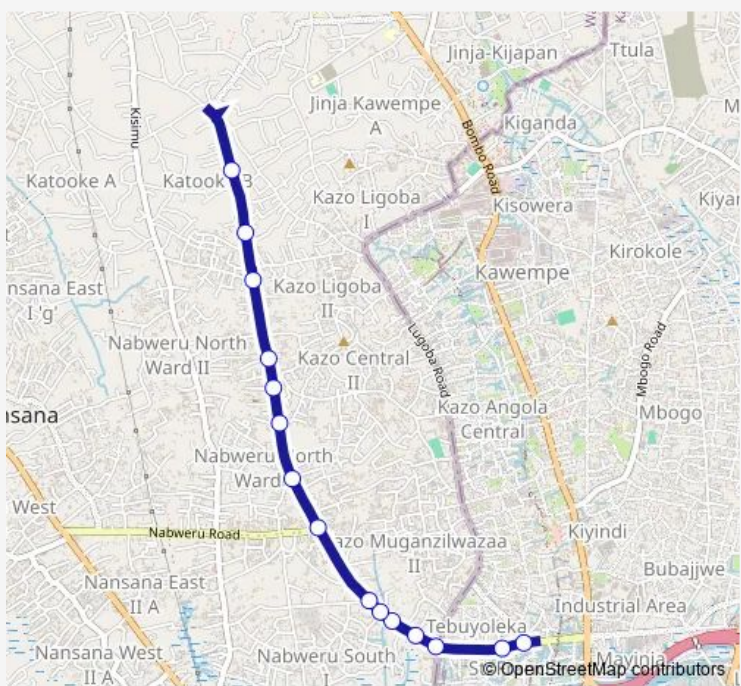

Bus IC185 Bam Supermarket Bwaise-Katooke

[Go to website](#)

Direction
Eden Service Park — Ronna Guest House

15 stops

[Open route schedule](#)

- Eden Service Park
- Rhema Life Ministries
- Kawaala Junction
- Kazo Church of Uganda
- Kafunda
- Nabweru Kazo Sacco Post
- Veterans Fc
- Nabweru
- Katuba
- Maganijo Mosque Rd - Kazo Central Zone Rd Jct
- Trust Future
- Kiyembe
- Lugoba Stage
- Katooke Market
- Ronna Guest House

Route schedule
Eden Service Park — Ronna Guest House

Monday	06:30-19:00
Tuesday	06:30-19:00
Wednesday	06:30-19:00
Thursday	06:30-19:00
Friday	06:30-19:00
Saturday	06:30-19:00
Sunday	06:30-19:00

Route info

Direction: Eden Service Park

Stops: 15

Trip Duration: 0 hour 21 min

■ IC185 — Bam Supermarket Bwaise-Katooke **BusMaps**

Direction

Katooke Stage — Eden Service Park

16 stops

[Open route schedule](#)

Sunday 06:30-19:00

Route info

Direction: Katooke Stage

Stops: 16

Trip Duration: 0 hour 22 min

IC185 Bus time schedules and route maps are available in an offline PDF at busmaps.com. Use the busmaps.com website to see live bus times, train schedule or subway schedule, and step-by-step directions for all public transit in Kampala