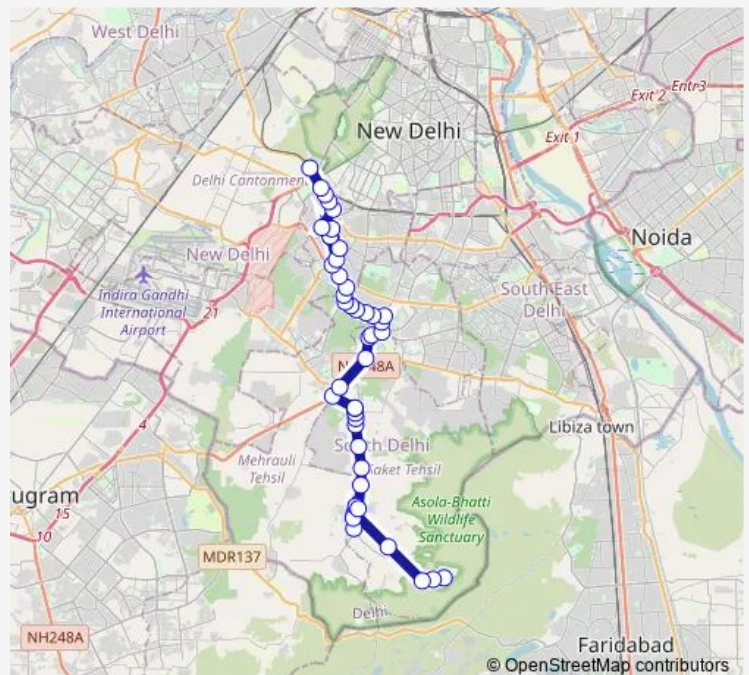

### Route schedule

bhati mines — Dhaula Kuan

Monday 07:50-20:30

Tuesday 07:50-20:30

Wednesday 07:50-20:30

Thursday 07:50-20:30

Friday 07:50-20:30

Saturday 07:50-20:30

### Route info

Direction: bhati mines

Stops: 45

Trip Duration: 1 hour 52 min

523down

DDA Flats Lado Sarai

PTS (Geetanjali Enclave)

Mmtc / Adhchini Village