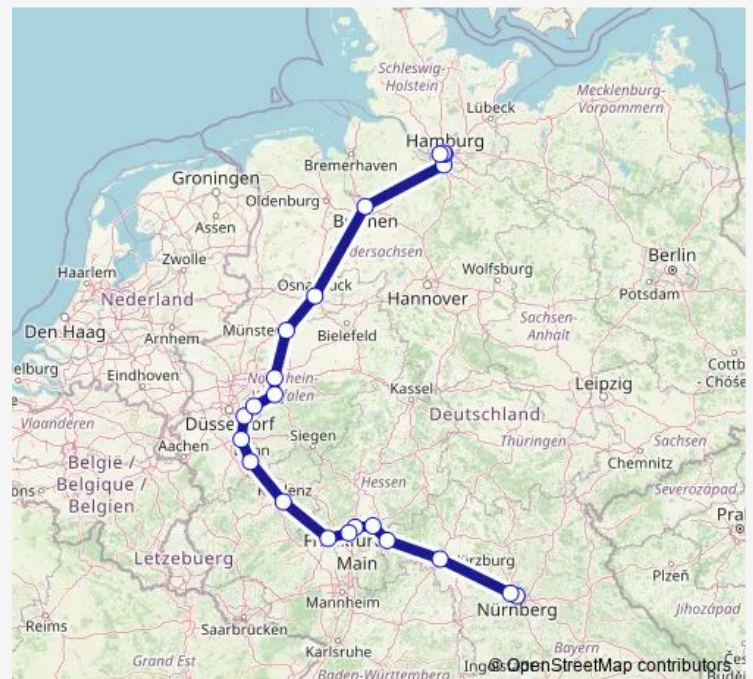

Münster(Westf)Hbf

Osnabrück Hbf

Bremen Hbf

Hamburg-Harburg

Hamburg Hbf

Hamburg Dammtor

Hamburg-Altona

Route schedule

Nürnberg Hbf — Hamburg-Altona

Monday	—
Tuesday	—
Wednesday	—
Thursday	—
Friday	—
Saturday	—
Sunday	05:26

Route info

Direction: Nürnberg Hbf

Stops: 19

Trip Duration: 9 hour 3 min

Direction

Nürnberg Hbf — Hamburg-Altona

22 stops

[Open route schedule](#)

Nürnberg Hbf

Fürth(Bay)Hbf

Würzburg Hbf

Aschaffenburg Hbf

Hanau Hbf

Frankfurt(Main)Hbf

Dortmund Hbf

Münster(Westf)Hbf

Osnabrück Hbf

Bremen Hbf

Hamburg-Harburg

Hamburg Hbf

Hamburg Dammtor

Hamburg-Altona