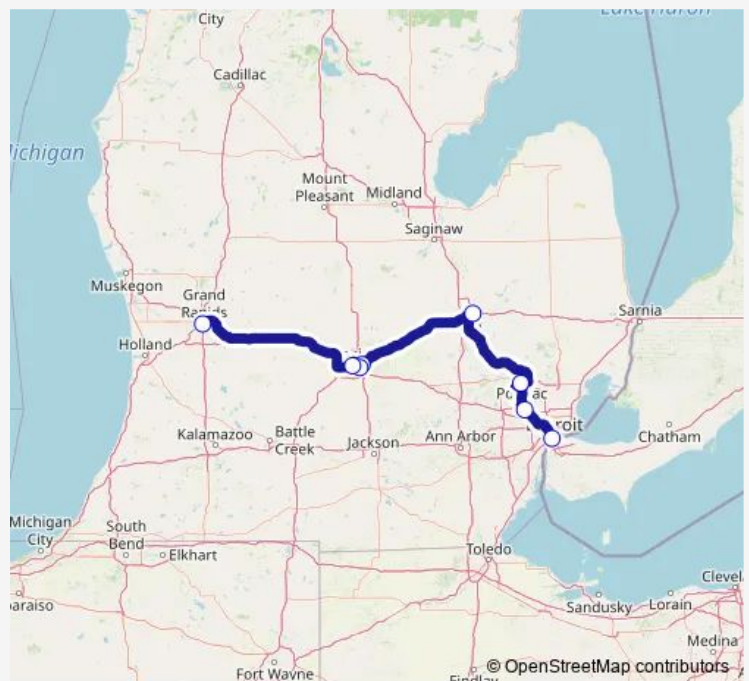

Bus 1483 Detroit-Flint-Lansing-Grand Rapids-Kalamazoo

[Go to website](#)

Direction

Detroit, MI (Greyhound Terminal) — Grand Rapids, MI (Greyhound Terminal)

8 stops

[Open route schedule](#)

Detroit, MI (Greyhound Terminal)

Southfield, MI (Greyhound Terminal)

Pontiac, MI (Bus/Amtrak)

Flint, MI (Bus/Amtrak)

East Lansing, MI (Michigan Flyer)

East Lansing, MI (Bus/Amtrak)

Lansing, MI (Cata Intermodal Downtown)

Grand Rapids, MI (Greyhound Terminal)

Route schedule

Detroit, MI (Greyhound Terminal) — Grand Rapids, MI (Greyhound Terminal)

Monday 10:00

Tuesday 10:00

Wednesday 10:00

Thursday 10:00

Friday 10:00

Saturday 10:00

Sunday 10:00

Route info

Direction: Detroit, MI (Greyhound Terminal)

Stops: 8

Trip Duration: 4 hour 25 min

1483 — Detroit-Flint-Lansing-Grand Rapids-Kalamazoo

Direction

Kalamazoo, MI (Bus/Amtrak) — Owosso, MI (Indian Trails Office)