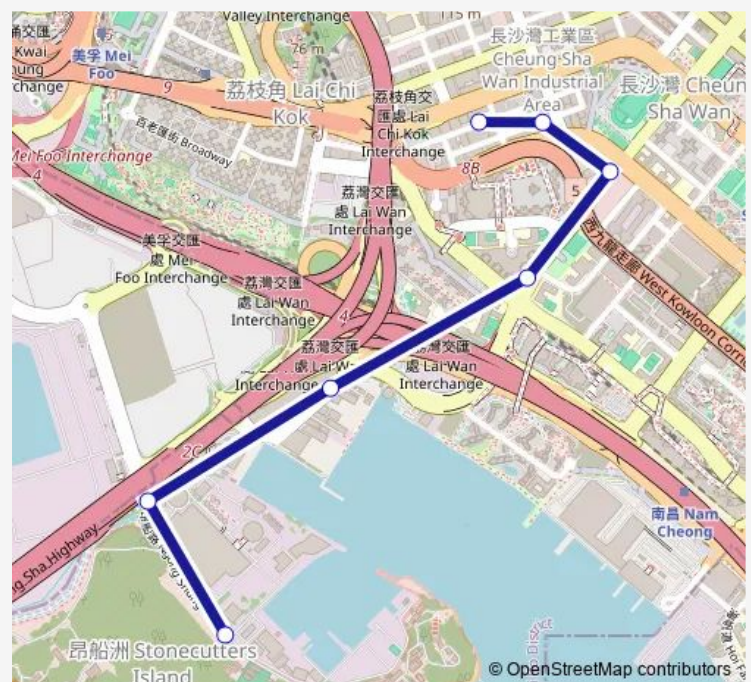

[Open route schedule](#)

CHEUNG SHA WAN (CHEUNG SHUN STREET) TERMINUS

CHEUNG YEE STREET NEAR D2 PLACE|D2 PLACE ONE

HING WAH STREET WEST PLAYGROUND|HING WAH STREET WEST, OUTSIDE HING WAH STREET WEST PLAYGROUND

HING WAH STREET WEST NEAR SHUN TAK-CHINA TRAVEL SHIP MANAGEMENT LIMITED

NGONG SHUNG ROAD OUTSIDE STONECUTTERS ISLAND SEWAGE TREATMENT WORKS

NGONG SHUNG ROAD NEAR HOI HONG LAU, GOVERNMENT DOCKYARD

Route schedule

CHEUNG SHA WAN (CHEUNG SHUN STREET) TERMINUS — NGONG SHUNG ROAD NEAR HOI HONG LAU, GOVERNMENT DOCKYARD

Monday	06:30-09:00
Tuesday	06:30-09:00
Wednesday	06:30-09:00
Thursday	06:30-09:00
Friday	06:30-09:00
Saturday	06:30-09:00
Sunday	06:30

Route info

Direction: CHEUNG SHA WAN (CHEUNG SHUN STREET) TERMINUS

Stops: 6

Trip Duration: 0 hour 7 min

Direction

NGONG SHUNG ROAD NEAR HOI HONG LAU, GOVERNMENT DOCKYARD — CHEUNG YEE STREET NEAR D2 PLACE|D2 PLACE ONE