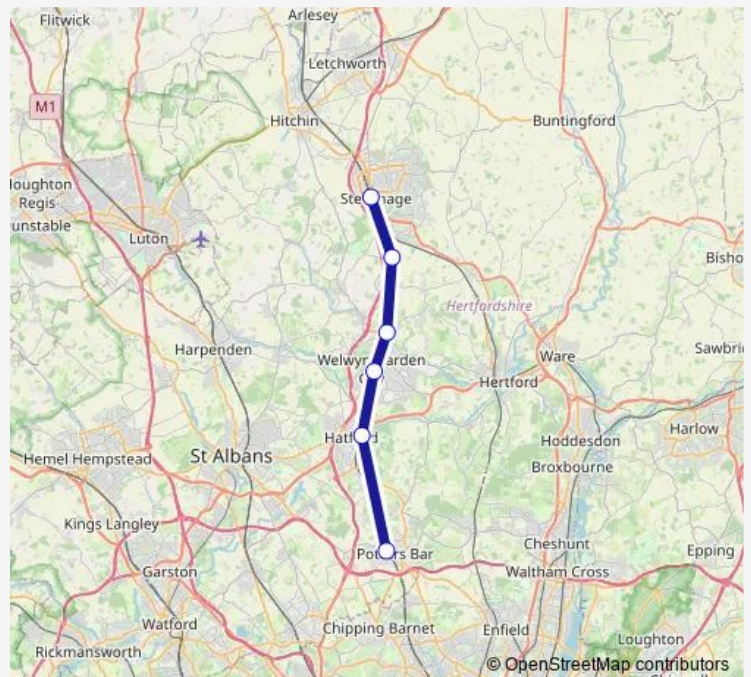

### Route info

Direction: Stevenage

Stops: 6

Trip Duration: 0 hour 52 min

Thameslink — Potters Bar - Stevenage

## Route info

Direction: Potters Bar

Stops: 6

Trip Duration: 0 hour 52 min

**Direction**

Stevenage — Potters Bar

2 stops

[Open route schedule](#)