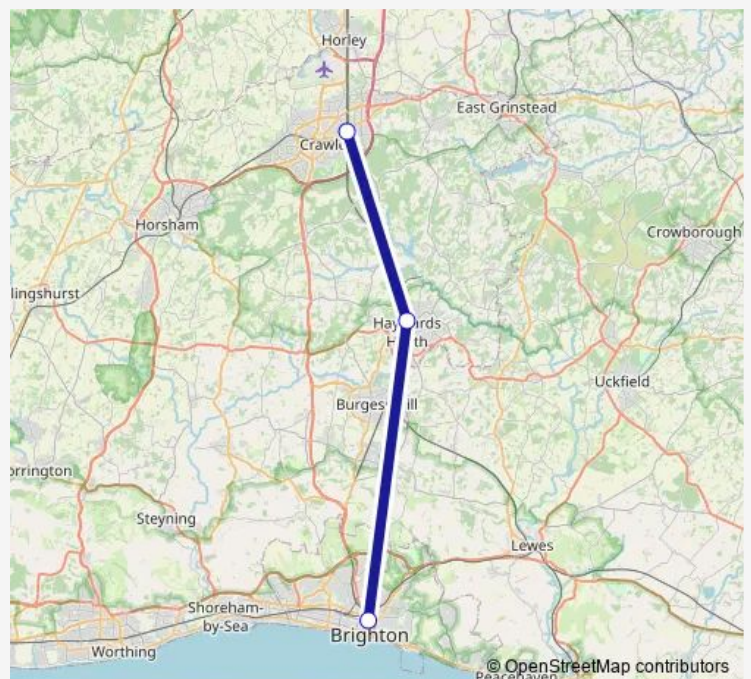

Hassocks

Burgess Hill

Wivelsfield

Haywards Heath

Balcombe

Three Bridges

Route schedule

Brighton — Three Bridges

Monday	24:02 ⁺¹
Tuesday	00:02-00:02 ⁺¹
Wednesday	00:02-00:02 ⁺¹
Thursday	00:02-00:02 ⁺¹
Friday	00:02-03:15
Saturday	—
Sunday	—

Route info

Direction: Brighton

Stops: 8

Trip Duration: 1 hour 15 min

Thameslink — Three Bridges - Brighton

Direction: Three Bridges

Stops: 8

Trip Duration: 1 hour 13 min

Direction

Three Bridges — Brighton

3 stops

[Open route schedule](#)

Three Bridges

Trip Duration: 1 hour 5 min

Direction

Three Bridges — Brighton

7 stops

[Open route schedule](#)

Three Bridges

Haywards Heath

Wivelsfield