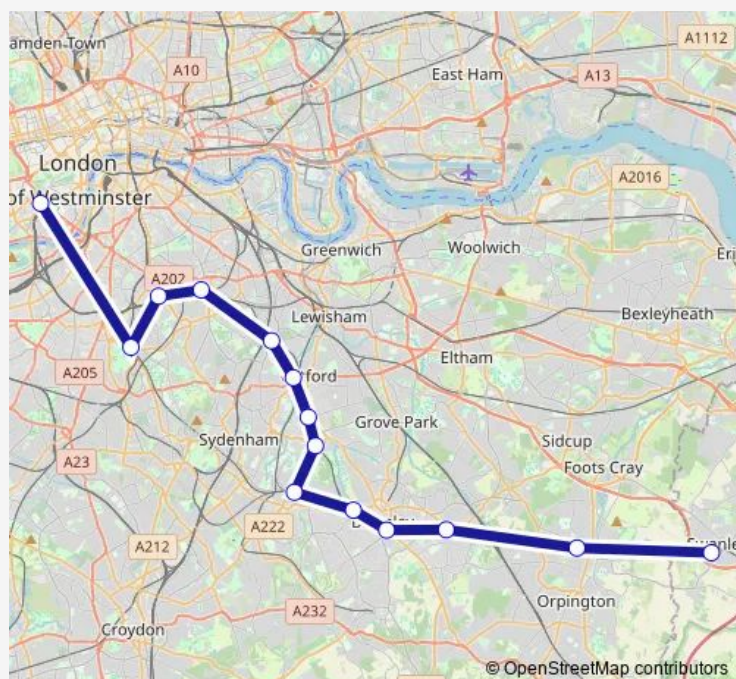

Rail Replacement Bus Service Thameslink London Victoria - Swanley

[Go to website](#)

Direction

London Victoria — Swanley

14 stops

[Open route schedule](#)

London Victoria

Herne Hill

Denmark Hill

Peckham Rye

Crofton Park

Catford

Bellingham

Beckenham Hill

Beckenham Junction

Shortlands

Bromley South

Bickley

St Mary Cray

Swanley

Route schedule

London Victoria — Swanley

Monday	—
Tuesday	—
Wednesday	—
Thursday	—
Friday	—
Saturday	—
Sunday	05:37-07:07

Route info

Direction: London Victoria

Stops: 14

Trip Duration: 2 hour 15 min

Thameslink — London Victoria - Swanley

Thameslink Rail Replacement Bus Service time schedules and route maps are available in an offline PDF at busmaps.com. Use the busmaps.com website to see live bus times, train schedule or subway schedule, and step-by-step directions for all public transit in Catford