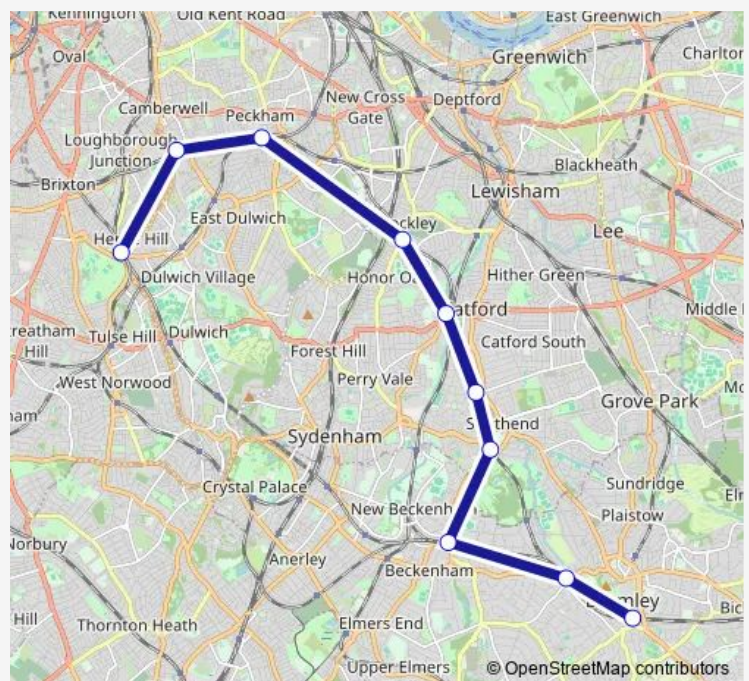

Beckenham Junction

Beckenham Hill

Bellingham

Catford

Crofton Park

Peckham Rye

Denmark Hill

Herne Hill

Route schedule

Bromley South — Herne Hill

Monday

—

Tuesday

—

Wednesday

—

Route info

Direction: Bromley South

Stops: 10

Trip Duration: 1 hour 12 min

Thameslink — Bromley South - Herne Hill

Direction

Herne Hill — Bromley South

10 stops

Thursday —

Friday —

Saturday 05:30-00:01⁺¹

Sunday 00:01-23:57

Route info

Direction: Herne Hill

Stops: 10

Trip Duration: 1 hour 12 min