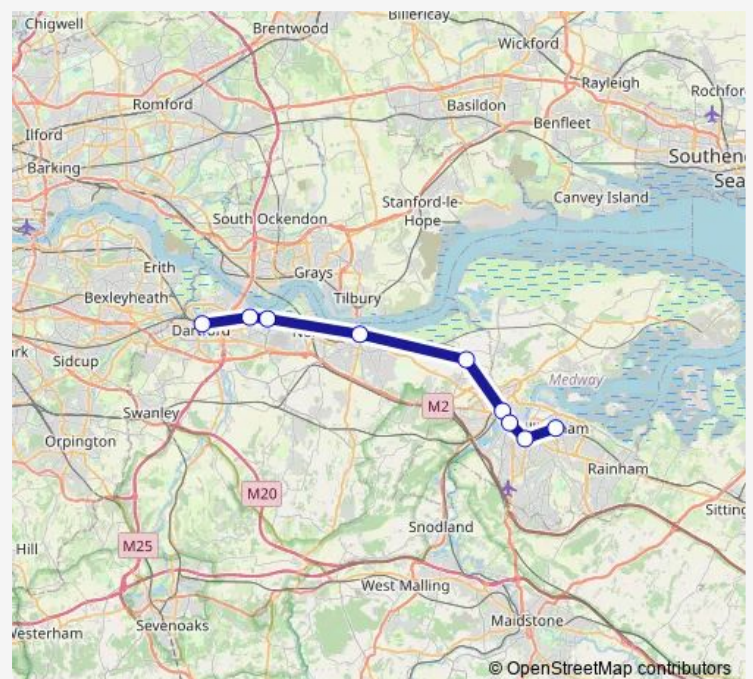

Rail Replacement Bus Service Thameslink Dartford - Gillingham (Kent)

[Go to website](#)

Direction

Dartford — Gillingham (Kent)

11 stops

[Open route schedule](#)

Dartford

Stone Crossing

Route info

Direction: Dartford

Stops: 11

Trip Duration: 1 hour 27 min

Direction

Gillingham (Kent) — Dartford

11 stops

[Open route schedule](#)

Greenhithe for Bluewater

Stone Crossing

Dartford

Route schedule

Gillingham (Kent) — Dartford

Monday	23:45
Tuesday	03:19-23:45
Wednesday	03:19-23:45
Thursday	03:19-23:45
Friday	03:19-03:45
Saturday	—
Sunday	05:56

Route info

Direction: Gillingham (Kent)

Stops: 11

Trip Duration: 1 hour 20 min

Thameslink Rail Replacement Bus Service time schedules and route maps are available in an offline PDF at busmaps.com. Use the busmaps.com website to see live bus times, train schedule or subway schedule, and step-by-step directions for all public transit in Rochester