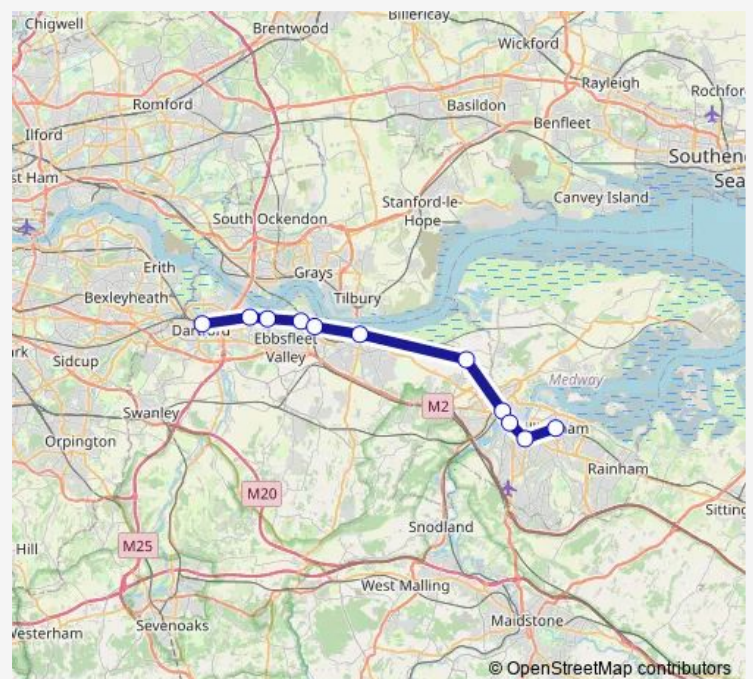

### Direction

Dartford — Gillingham (Kent)

11 stops

[Open route schedule](#)

Dartford

Stone Crossing

Greenhithe for Bluewater

Swanscombe

### Route schedule

Dartford — Gillingham (Kent)

Monday	24:08-01:34 <sup>+1</sup>
Tuesday	00:08-01:34 <sup>+1</sup>
Wednesday	00:08-01:34 <sup>+1</sup>
Thursday	00:08-01:34 <sup>+1</sup>
Friday	00:08-01:34
Saturday	25:24 <sup>+1</sup>
Sunday	01:24

### Route info

Direction: Dartford

Stops: 11

Trip Duration: 1 hour 27 min

■ Thameslink — Gillingham (Kent) - Dartford

**Direction**

Gillingham (Kent) — Dartford

11 stops

[Open route schedule](#)

Gillingham (Kent)

Chatham

Rochester

Strood (Kent)

Higham

Gravesend

Northfleet