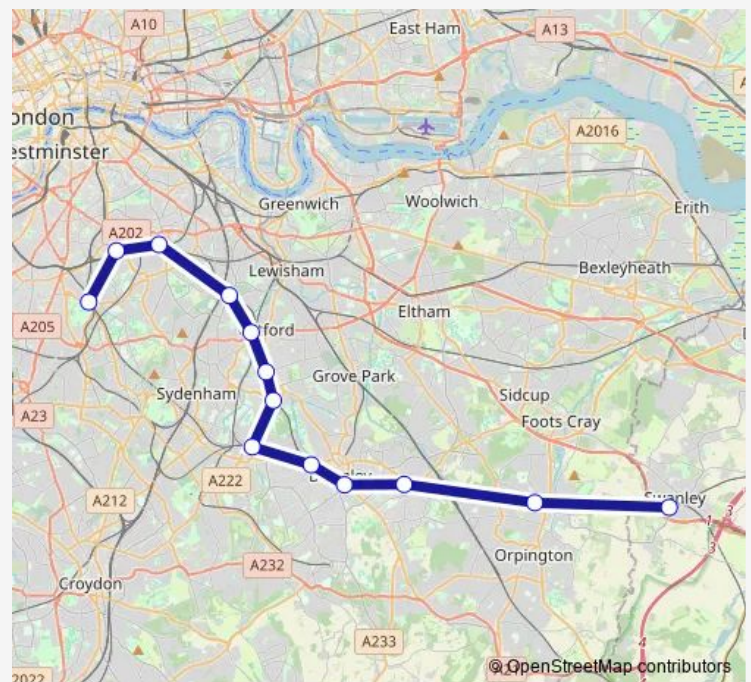

Rail Replacement Bus Service Thameslink Herne Hill - Swanley

[Go to website](#)

Direction

Herne Hill — Swanley

13 stops

[Open route schedule](#)

Herne Hill

Denmark Hill

Bickley

St Mary Cray

Swanley

Route schedule

Herne Hill — Swanley

Monday —

Tuesday —

Wednesday —

Thursday —

Friday —

Saturday —

Sunday

07:01-22:32

Route info

Direction: Herne Hill

Stops: 13

Trip Duration: 1 hour 50 min

Thameslink — Herne Hill - Swanley

Direction

Swanley — Herne Hill

13 stops

[Open route schedule](#)

Swanley

St Mary Cray