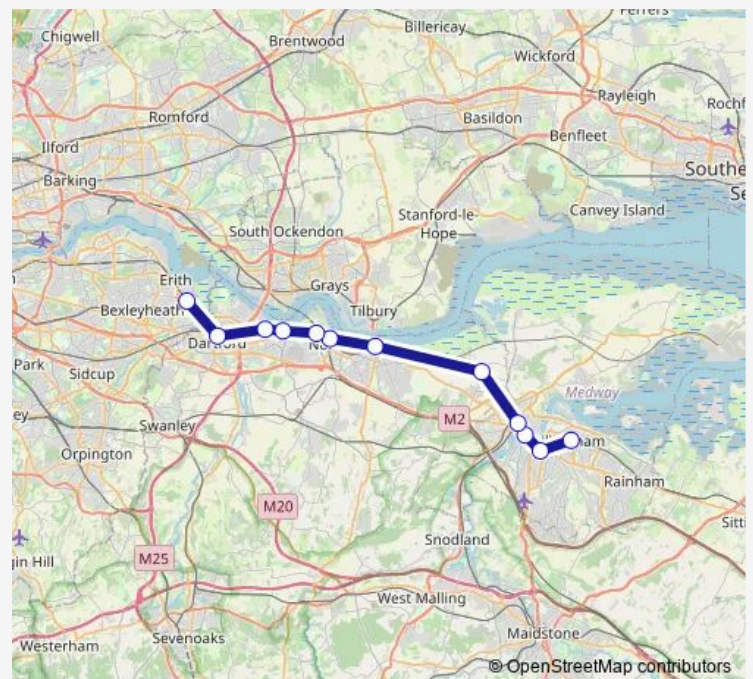

Rochester

Strood (Kent)

Higham

Gravesend

Northfleet

Swanscombe

Greenhithe for Bluewater

Stone Crossing

Sunday

05:50

Route info

Direction: Gillingham (Kent)

Stops: 12

Trip Duration: 1 hour 34 min

Thameslink — Gillingham (Kent) - Slade Green

Thameslink Rail Replacement Bus Service time schedules and route maps are available in an offline PDF at busmaps.com. Use the busmaps.com website to see live bus times, train schedule or subway schedule, and step-by-step directions for all public transit in Rochester