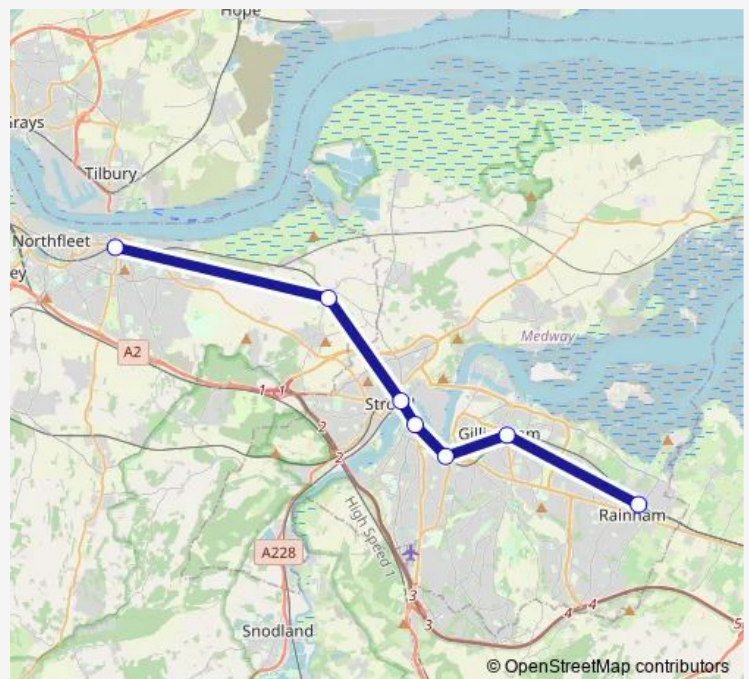

Rail Replacement Bus Service Thameslink Gravesend - Rainham (Kent)

[Go to website](#)

Direction

Gravesend — Rainham (Kent)

7 stops

[Open route schedule](#)

Gravesend

Higham

Strood (Kent)

Rochester

Chatham

Gillingham (Kent)

Rainham (Kent)

Route schedule

Gravesend — Rainham (Kent)

Monday —

Tuesday —

Wednesday —

Thursday —

Friday —

Saturday —

Sunday

07:45-09:45

Route info

Direction: Gravesend

Stops: 7

Trip Duration: 1 hour 15 min

Thameslink — Gravesend - Rainham (Kent)

Direction

Rainham (Kent) — Gravesend

7 stops

[Open route schedule](#)