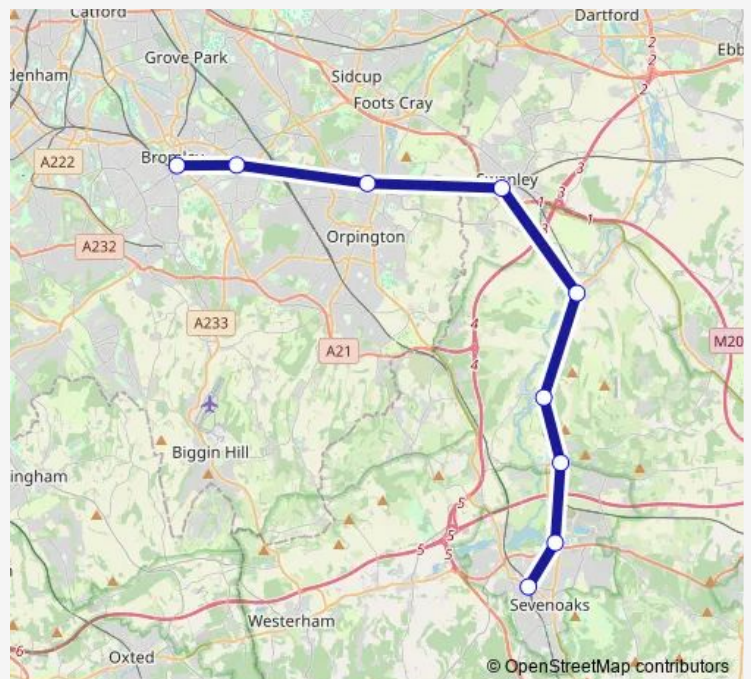

**Rail Replacement Bus Service Thameslink Bromley South - Sevenoaks**

[Go to website](#)

**Direction**

Bromley South — Sevenoaks

9 stops

[Open route schedule](#)

Bromley South

Bickley

Bromley South — Sevenoaks

Monday	00:29-00:32 <sup>+1</sup>
Tuesday	00:32-00:32 <sup>+1</sup>
Wednesday	00:32-00:32 <sup>+1</sup>
Thursday	00:32-00:32 <sup>+1</sup>
Friday	00:32
Saturday	—
Sunday	06:59-00:29 <sup>+1</sup>

Route info

Direction: Bromley South

Stops: 9

Trip Duration: 1 hour 21 min

■ Thameslink — Bromley South - Sevenoaks

**Direction**

Sevenoaks — Bromley South

9 stops

[Open route schedule](#)

Sevenoaks

Bat &amp; Ball

Otford

Shoreham (Kent)

Eynsford

Swanley

St Mary Cray