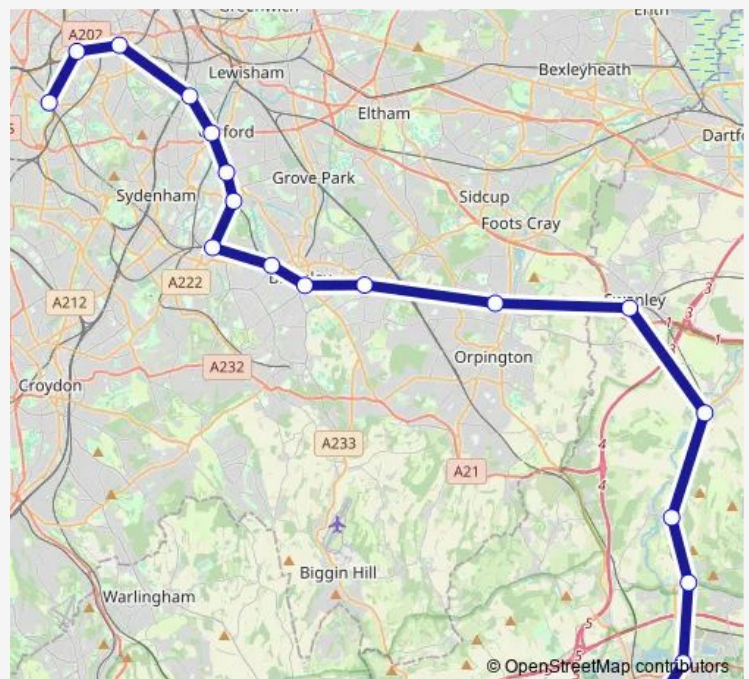

### Direction

Sevenoaks — Herne Hill

18 stops

[Open route schedule](#)

- Sevenoaks
- Bat & Ball
- Otford
- Shoreham (Kent)
- Eynsford
- Swanley
- St Mary Cray
- Bickley
- Bromley South
- Shortlands
- Beckenham Junction
- Beckenham Hill
- Bellingham
- Catford
- Crofton Park
- Peckham Rye
- Denmark Hill
- Herne Hill

### Route schedule

Sevenoaks — Herne Hill

Monday	—
Tuesday	—
Wednesday	—
Thursday	—
Friday	—
Saturday	—
Sunday	05:43-06:43

### Route info

Direction: Sevenoaks

Stops: 18

Trip Duration: 2 hour 33 min

Thameslink — Herne Hill - Sevenoaks

## Direction

Herne Hill — Sevenoaks

18 stops

[Open route schedule](#)

Herne Hill

Denmark Hill

Peckham Rye

Crofton Park