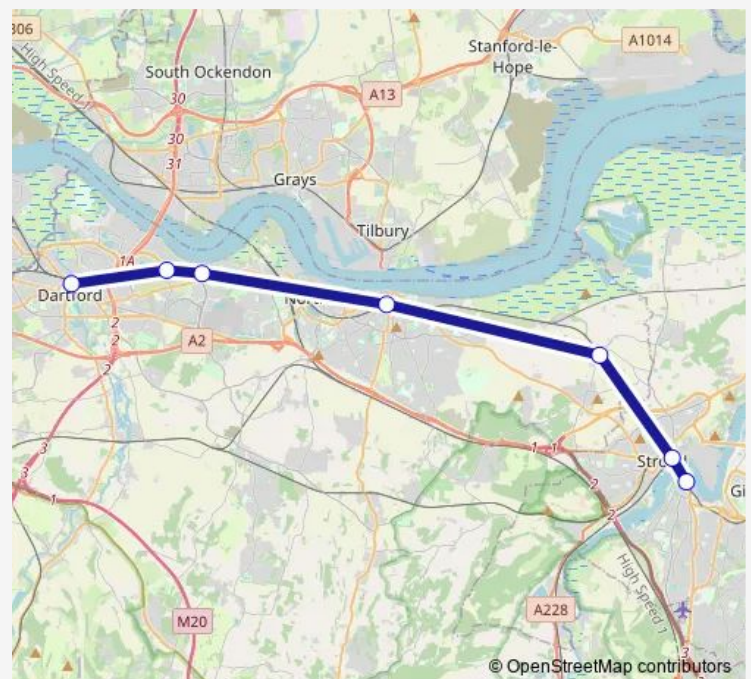

Rail Replacement Bus Service Thameslink Rochester - Dartford

[Go to website](#)

Direction

Rochester — Dartford

7 stops

[Open route schedule](#)

Rochester

Strood (Kent)

Higham

Gravesend

Greenhithe for Bluewater

Stone Crossing

Dartford

Route schedule

Rochester — Dartford

Monday 23:23

Tuesday 23:23

Wednesday 23:23

Thursday 23:23

Friday —

Saturday —

Sunday —

Route info

Direction: Rochester

Stops: 7

Trip Duration: 1 hour 2 min

Thameslink — Rochester - Dartford

Thameslink Rail Replacement Bus Service time schedules and route maps are available in an offline PDF at busmaps.com. Use the busmaps.com website to see live bus times, train schedule or subway schedule, and step-by-step directions for all public transit in Rochester