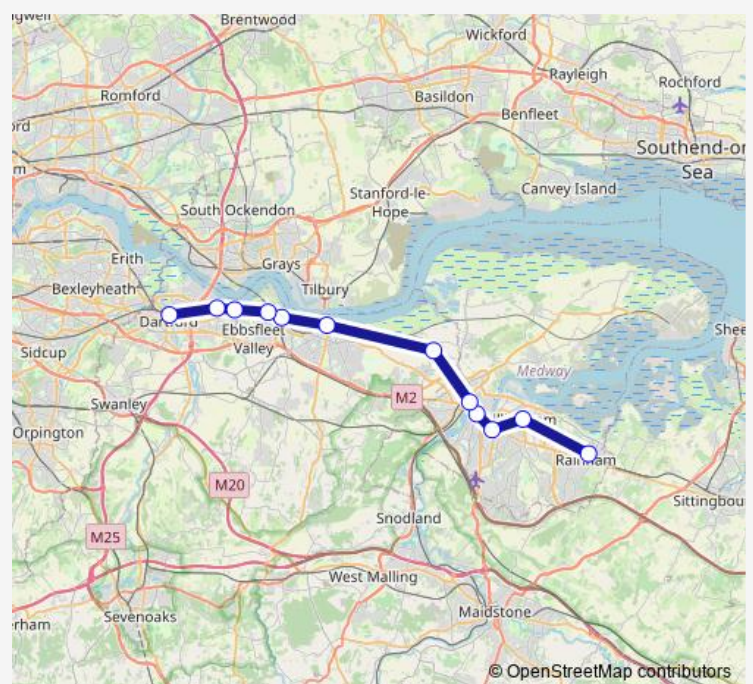

### Direction

Rainham (Kent) — Dartford

12 stops

[Open route schedule](#)

Rainham (Kent)

Gillingham (Kent)

Chatham

Rochester

Strood (Kent)

Higham

Gravesend

Northfleet

Swanscombe

Greenhithe for Bluewater

Stone Crossing

Dartford

### Route schedule

Rainham (Kent) — Dartford

Monday 23:00-23:30

Tuesday 23:00-23:30

Wednesday 23:00-23:30

Thursday 23:00-23:30

Friday —

Saturday —

### Route info

Direction: Rainham (Kent)

Stops: 12

Trip Duration: 1 hour 35 min

Thameslink — Rainham (Kent) - Dartford

Thameslink Rail Replacement Bus Service time schedules and route maps are available in an offline PDF at [busmaps.com](https://busmaps.com). Use the [busmaps.com](https://busmaps.com) website to see live bus times, train schedule or subway schedule, and step-by-step directions for all public transit in Rochester