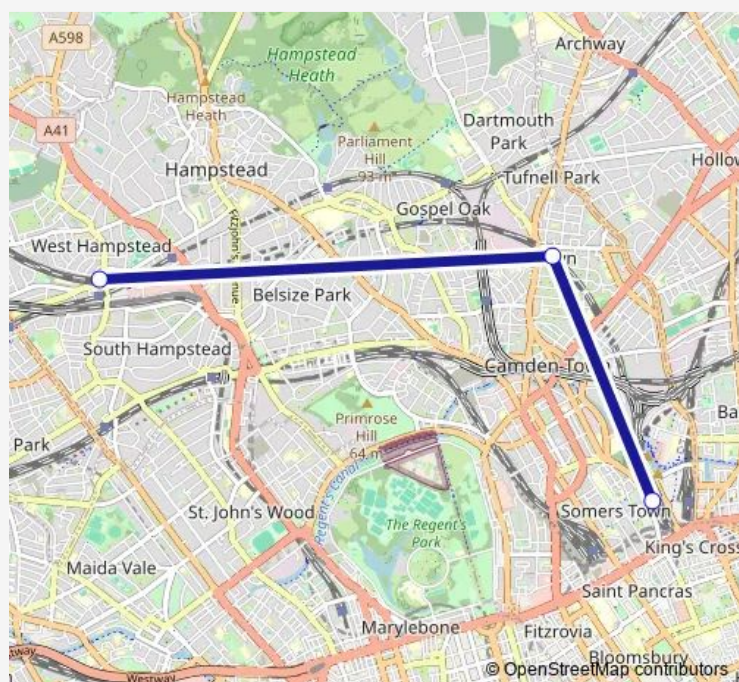

### Direction

West Hampstead Thameslink — London St Pancras International

3 stops

[Open route schedule](#)

West Hampstead Thameslink

Kentish Town

London St Pancras International

### Route schedule

West Hampstead Thameslink — London St Pancras International

Monday —

Tuesday —

Wednesday —

Thursday —

Friday —

Saturday 25:09-01:39<sup>+1</sup>

### Route info

Direction: West Hampstead Thameslink

Stops: 3

Trip Duration: 0 hour 30 min

Thameslink — London St Pancras International - West Hampstead Thameslink

### Route info

Direction: London St Pancras International

Stops: 3

Trip Duration: 0 hour 30 min

**Direction**

West Hampstead Thameslink — London St Pancras International

2 stops

[Open route schedule](#)