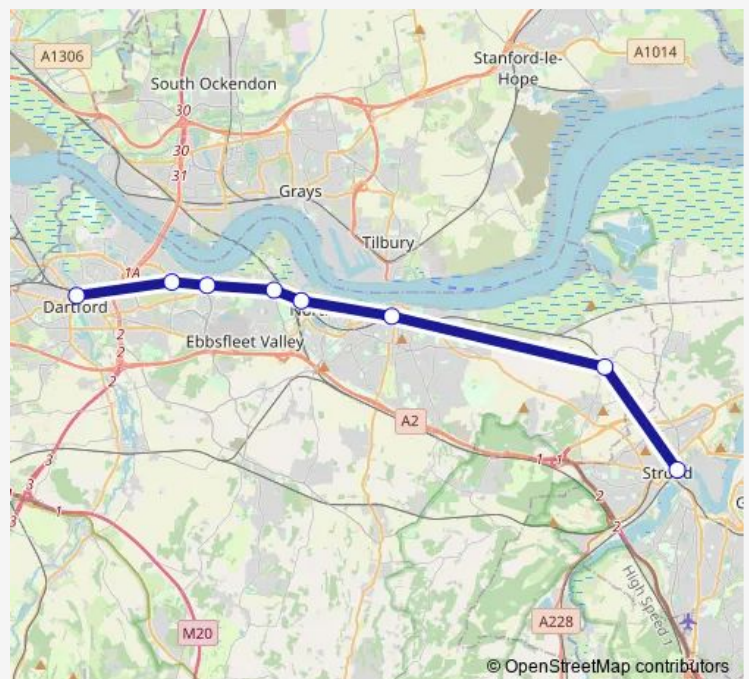

Rail Replacement Bus Service Thameslink Strood (Kent) - Dartford

[Go to website](#)

Direction

Strood (Kent) — Dartford

8 stops

[Open route schedule](#)

Strood (Kent)

Higham

Gravesend

Northfleet

Swanscombe

Greenhithe for Bluewater

Stone Crossing

Dartford

Route schedule

Strood (Kent) — Dartford

Monday	—
Tuesday	23:27-23:57
Wednesday	23:27-23:57
Thursday	23:27-23:57
Friday	—
Saturday	—
Sunday	06:21

Route info

Direction: Strood (Kent)

Stops: 8

Trip Duration: 0 hour 55 min

Thameslink — Strood (Kent) - Dartford