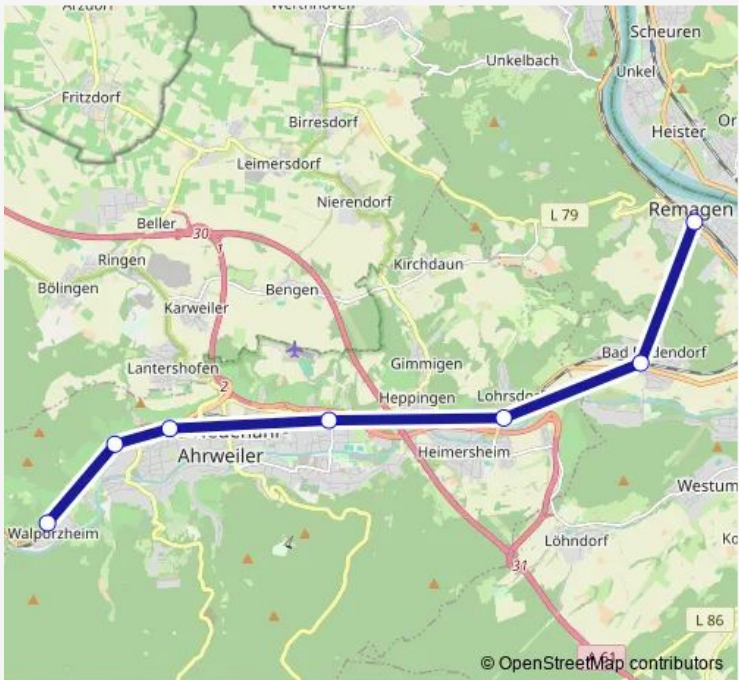

Regional Rail Service Rb39

[Go to website](#)

**Direction**  
 Remagen Bf — Bad Neuenahr-Ahrweiler Walporzheim Bf  
 7 stops  
[Open route schedule](#)

- Remagen Bf
- Sinzig Bad Bodendorf Bf
- Bad Neuenahr-Ahrweiler Heimersheim/Lohrsdorf Bf
- Bad Neuenahr-Ahrweiler Bad Neuenahr Bf
- Bad Neuenahr-Ahrweiler Ahrweiler Bf
- Bad Neuenahr-Ahrweiler Ahrweiler Marktbahnhof
- Bad Neuenahr-Ahrweiler Walporzheim Bf

Route schedule  
 Remagen Bf — Bad Neuenahr-Ahrweiler Walporzheim Bf

Monday	04:41-19:41
Tuesday	04:41-19:41
Wednesday	04:41-19:41
Thursday	04:41-19:41
Friday	04:41-19:41
Saturday	05:11-19:41
Sunday	06:11-19:41

Route info  
 Direction: Remagen Bf  
 Stops: 7  
 Trip Duration: 0 hour 22 min

**Direction**

Bad Neuenahr-Ahrweiler Walporzheim Bf — Remagen Bf

7 stops

[Open route schedule](#)

Bad Neuenahr-Ahrweiler Walporzheim Bf

## Route info

Direction: Bad Neuenahr-Ahrweiler Walporzheim Bf

Stops: 7

Trip Duration: 0 hour 27 min

Rb39 Regional Rail Service time schedules and route maps are available in an offline PDF at busmaps.com. Use the busmaps.com website to see live bus times, train schedule or subway schedule, and step-by-step directions for all public transit in Bad Neuenahr-Ahrweiler