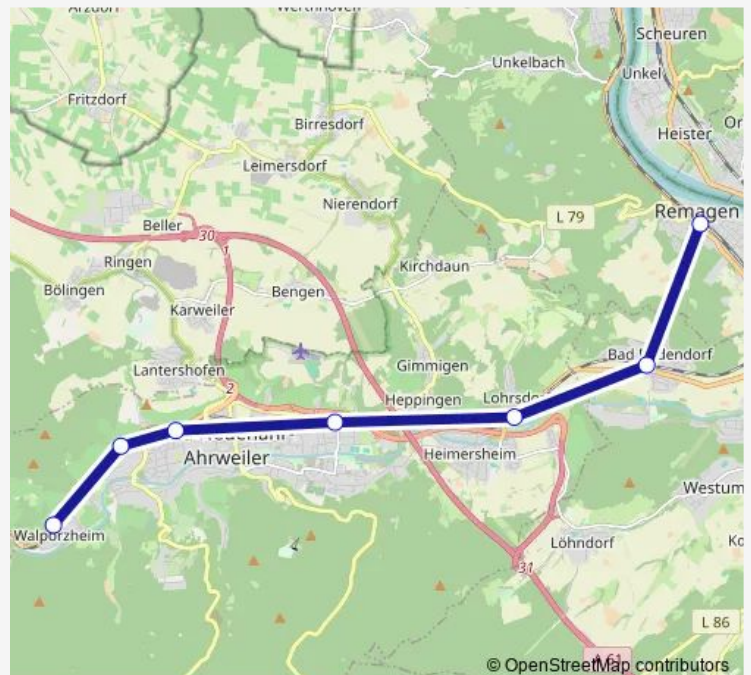

Rail RB39

[Go to website](#)**Direction**

Remagen Bf — Bad Neuenahr-Ahrweiler Walporzheim Bf

7 stops

[Open route schedule](#)

Remagen Bf

Sinzig Bad Bodendorf Bf

Bad Neuenahr-Ahrweiler Heimersheim/Lohrsdorf Bf

Bad Neuenahr-Ahrweiler Bad Neuenahr Bf

Bad Neuenahr-Ahrweiler Ahrweiler Bf

Bad Neuenahr-Ahrweiler Ahrweiler Marktbahnhof

Bad Neuenahr-Ahrweiler Walporzheim Bf

Route schedule

Remagen Bf — Bad Neuenahr-Ahrweiler Walporzheim Bf

Monday 04:41-19:41

Tuesday 04:41-19:41

Wednesday 04:41-19:41

Thursday 04:41-19:41

Friday 04:41-19:41

Saturday 05:11-19:41

Sunday 06:11-19:41

Route info

Direction: Remagen Bf

Stops: 7

Trip Duration: 0 hour 22 min

■ RB39

BusMaps

Direction

Bad Neuenahr-Ahrweiler Walporzheim Bf — Remagen Bf

7 stops