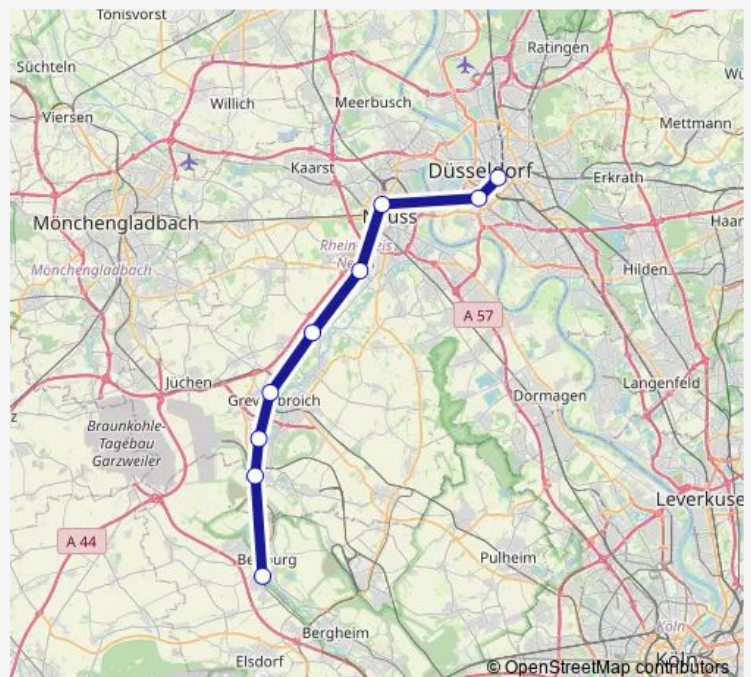

Neuss Hauptbahnhof

Neuss Holzheim Bf

Kapellen Wevelinghoven Bf

Grevenbroich Bf

Grevenbroich Gustorf Bf

Grevenbroich Frimmersdorf Bf

Bedburg Bf

Route schedule

Düsseldorf Hbf — Bedburg Bf

Monday 06:36-21:54

Tuesday 06:36-21:54

Wednesday 06:36-21:54

Thursday 06:36-21:54

Friday 06:36-21:54

Saturday 06:06-21:06

Sunday 07:06-21:06

Route info

Direction: Düsseldorf Hbf

Stops: 9

Trip Duration: 0 hour 45 min

■ RB39

Direction

Düsseldorf Hbf — Grevenbroich Bf

6 stops