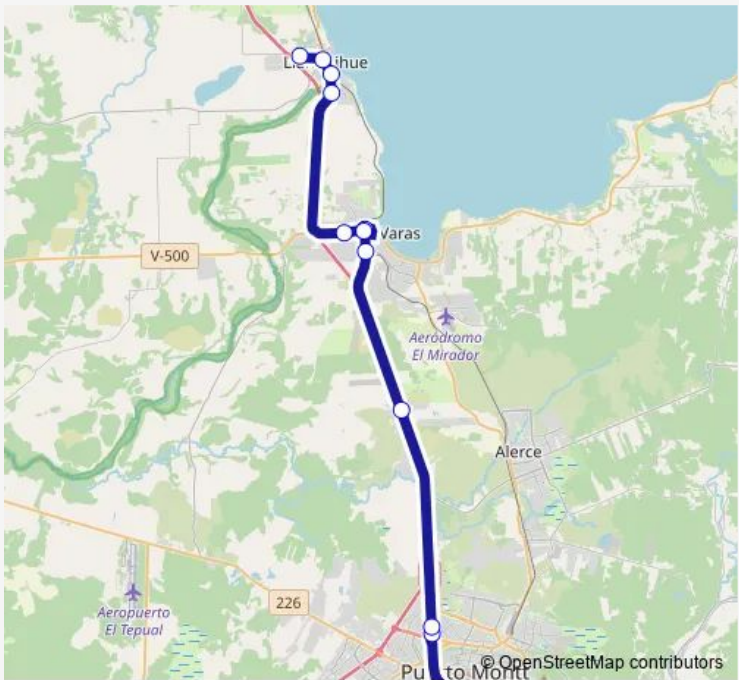

**Bus Fulle Puerto Montt - Llanquihue**

[Go to website](#)

**Direction**  
 Terminal Municipal De Buses Puerto Montt — Manuel Antonio Matta / Valdivieso  
 12 stops  
[Open route schedule](#)

- Terminal Municipal De Buses Puerto Montt
- Panamericana Sur / Pasaje Tres
- Panamericana Norte / Canal Beagle
- Ruta 5 Sur / Empresas De Transporte J. Bustamante
- San Francisco / Colón
- San Bernardo / Walker Martinez
- Gramado / San Bernardo
- Gramado / Lago Llanquihue
- Vicente Pérez Rosales
- Vicente Pérez Rosales / Avenida Presidente Jorge Alessandri
- Vicente Pérez Rosales / Regidor Gerado Werner
- Manuel Antonio Matta / Valdivieso

**Route schedule**  
 Terminal Municipal De Buses Puerto Montt — Manuel Antonio Matta / Valdivieso

Monday	07:00
Tuesday	07:00
Wednesday	07:00
Thursday	07:00
Friday	07:00
Saturday	07:00
Sunday	07:00

**Route info**  
 Direction: Terminal Municipal De Buses Puerto Montt  
 Stops: 12  
 Trip Duration: 0 hour 39 min

## Direction

Manuel Antonio Matta / Valdivieso — Terminal Municipal De Buses Puerto Montt

8 stops

[Open route schedule](#)

Manuel Antonio Matta / Valdivieso

Vicente Pérez Rosales / Llanquihue

Vicente Pérez Rosales / Avenida Presidente Jorge Alessandri

## Route info

Direction: Manuel Antonio Matta / Valdivieso

Stops: 8

Trip Duration: 0 hour 40 min

Full Bus time schedules and route maps are available in an offline PDF at [busmaps.com](http://busmaps.com). Use the [busmaps.com](http://busmaps.com) website to see live bus times, train schedule or subway schedule, and step-by-step directions for all public transit in Puerto Montt