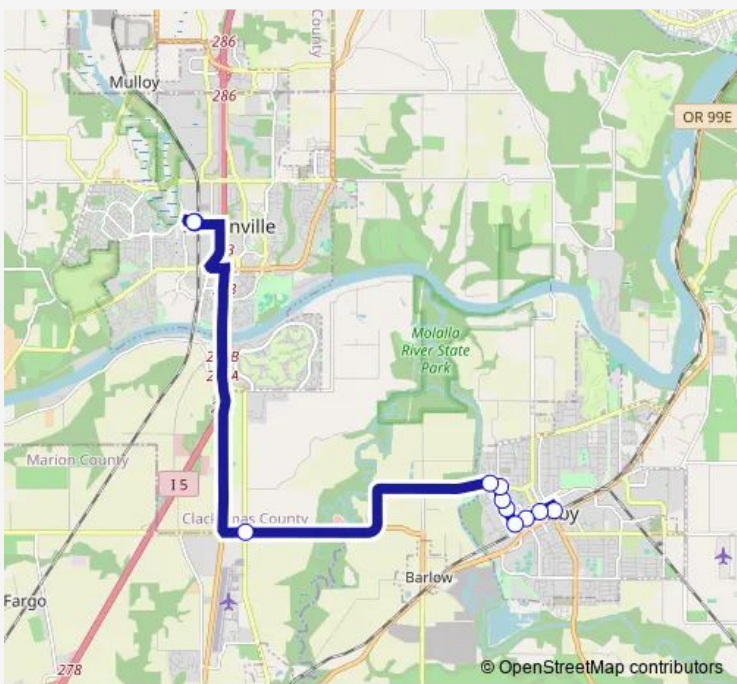

## Bus 3X - Canby

[Go to website](#)

**Direction**  
 Canby Transit Center — 3x  
 12 stops  
[Open route schedule](#)

- Canby Transit Center
- 2nd Ave at Holly St Nb
- 2nd Ave at Elm St Nb
- 2nd Ave at Cedar St Nb
- Cedar St at 5th Ave - Eccles Elementary Nb
- Cedar St at Dahlia Pl Nb
- Cedar St at Knights Bridge Rd Nb
- Knights Bridge Rd at Aspenct Nb
- Arndt Rd at Airport Rd Nb
- WTC Drop off A
- WTC Drop off B
- 3x

Route schedule  
 Canby Transit Center — 3x

Monday	05:55-19:00
Tuesday	05:55-19:00
Wednesday	05:55-19:00
Thursday	05:55-19:00
Friday	05:55-19:00
Saturday	—
Sunday	—

Route info  
 Direction: Canby Transit Center  
 Stops: 12  
 Trip Duration: 0 hour 20 min

**Direction**

3x — Canby Transit Center

11 stops

[Open route schedule](#)

3x

Wilsonville Rd at Boones Ferry Rd Eb

Arndt Rd at Airport Rd Sb

Knights Bridge Rd at Aspen St Sb

## Route info

Direction: 3x

Stops: 11

Trip Duration: 0 hour 19 min

3X - Canby Bus time schedules and route maps are available in an offline PDF at busmaps.com. Use the busmaps.com website to see live bus times, train schedule or subway schedule, and step-by-step directions for all public transit in Canby