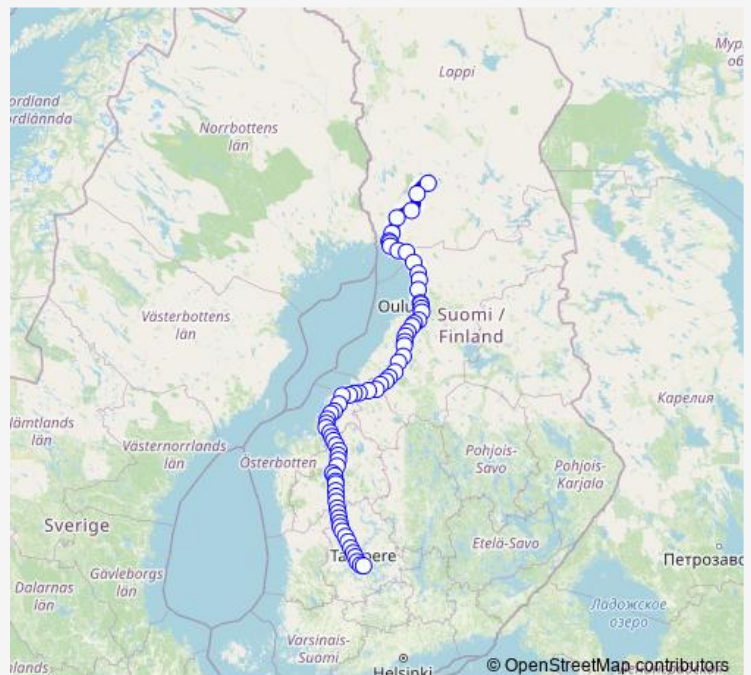

Liminka

Tikkaperä

Hirvineva

Route schedule

Rovaniemi — Tampere

Monday —

Tuesday —

Wednesday —

Thursday —

Friday —

Saturday 09:22

Sunday —

Route info

Direction: Rovaniemi

Stops: 72

Trip Duration: 6 hour 29 min