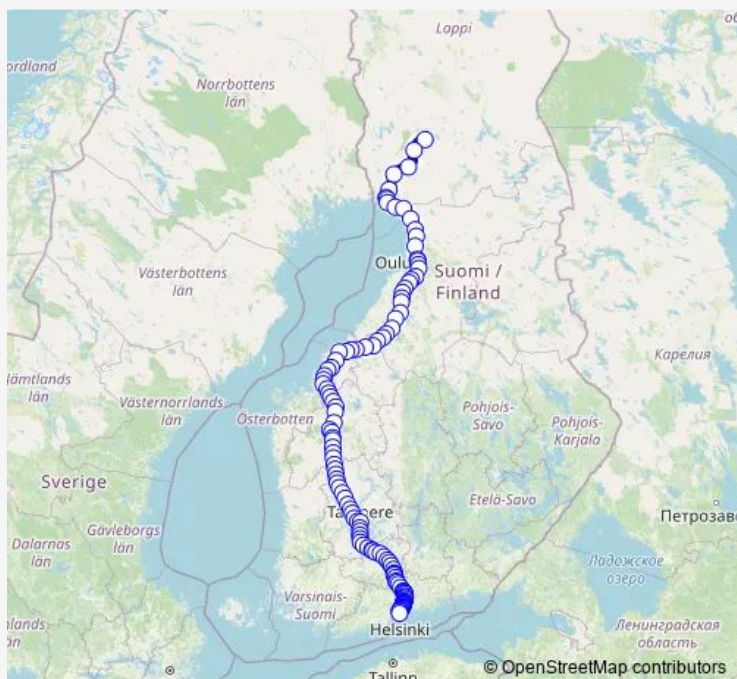

Thursday 09:22

Friday 09:22

Saturday 09:22

Sunday 09:22

Route info

Direction: Rovaniemi

Stops: 118

Trip Duration: 8 hour 13 min