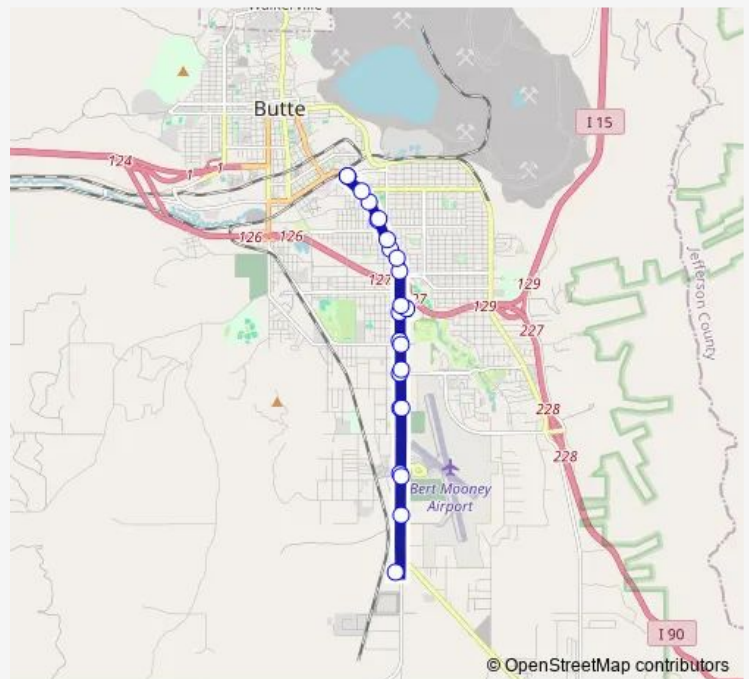

[Go to website](#)

Direction
 Transit Center — Transit Center

23 stops

[Open route schedule](#)

- Transit Center
- Argyle / MT Toppers
- BSB Fire Dept. / Marcia St.
- Hastings / SSA / B St.
- Harrison / Amherst
- Harrison / Roosevelt
- Harrison / Holmes
- Harrison / Elizabeth Warren
- Walmart
- Harrison / Motor View
- Highlands College
- Planet Beach
- Harrison / Motor View
- Walmart
- Harrison / Elizabeth Warren
- Harrison / Holmes
- Butte Plaza Mall N. / Herbergers
- Harrison Ave Realty
- Lisac's Tri Stop
- Energy Credit Union
- Harrison / B St.

Route schedule
 Transit Center — Transit Center

Monday	06:45-17:45
Tuesday	06:45-17:45
Wednesday	06:45-17:45
Thursday	06:45-17:45
Friday	06:45-17:45
Saturday	—
Sunday	—

Route info
 Direction: Transit Center
 Stops: 23
 Trip Duration: 0 hour 30 min

Orange - Harrison

Harrison / Grand

Transit Center

Bus time schedules and route maps are available in an offline PDF at busmaps.com. Use the busmaps.com website to see live bus times, train schedule or subway schedule, and step-by-step directions for all public transit in Butte

The schedule is provided in the local timezone. Times with "(+1)" indicate departures on the next day.

PDF file created on 2025-01-16

2024 BusMaps.com - All Rights Reserved