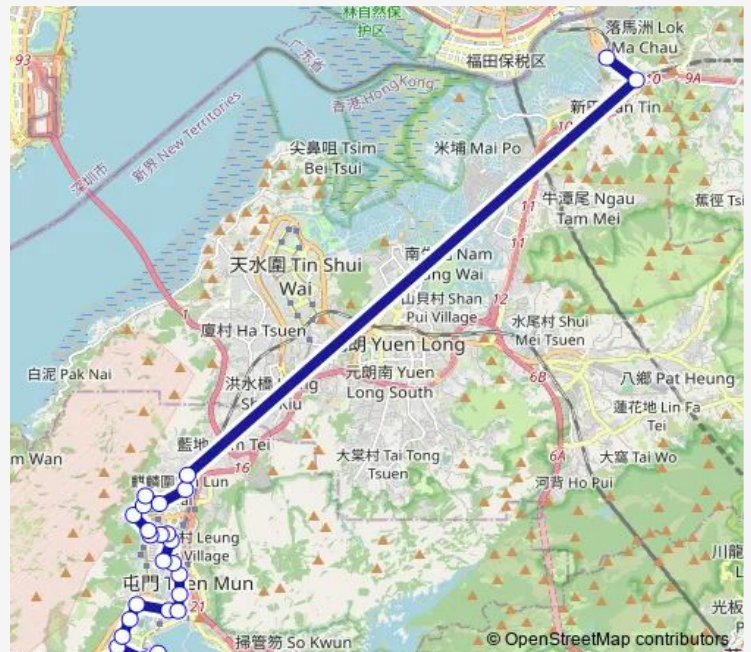

Route schedule

TUEN MUN FERRY PIER (PUBLIC LIGHT BUS (SCHEDULED SERVICES) TERMINUS ON WU SHAN ROAD) — LOK MA CHAU CONTROL POINT

Monday	22:15
Tuesday	22:15
Wednesday	22:15
Thursday	22:15
Friday	22:15
Saturday	22:15
Sunday	22:15

Route info

Direction: TUEN MUN FERRY PIER (PUBLIC LIGHT BUS (SCHEDULED SERVICES) TERMINUS ON WU SHAN ROAD)

Stops: 26

Trip Duration: 0 hour 48 min

■ N44B — LOK MA Chau Control Point - Tuen MUN Ferry Pier (Overnight Service) **BusMaps**