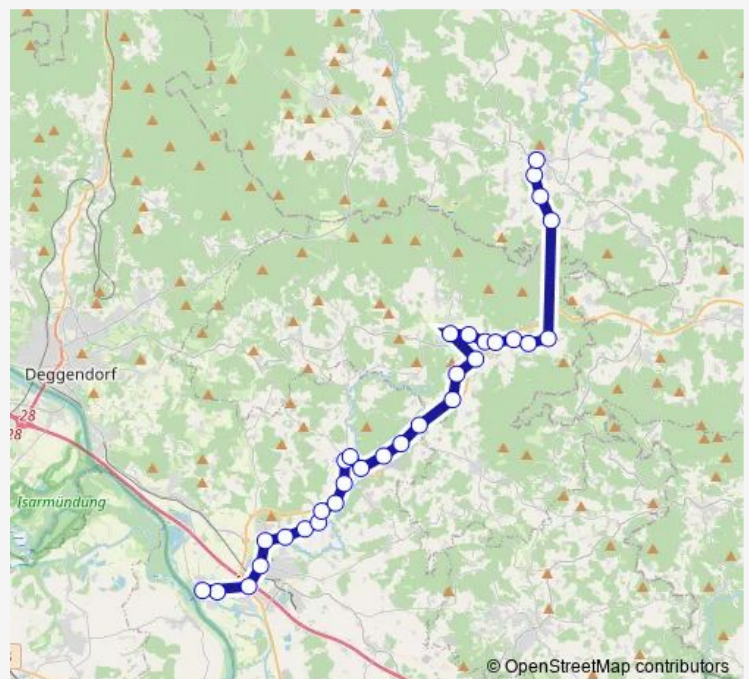

Saturday —

Sunday —

Route info

Direction: Niederalteich, Gymnasium

Stops: 31

Trip Duration: 0 hour 49 min

Zueding, Anw. Gigl

Rohrsetten, Gh. Winter