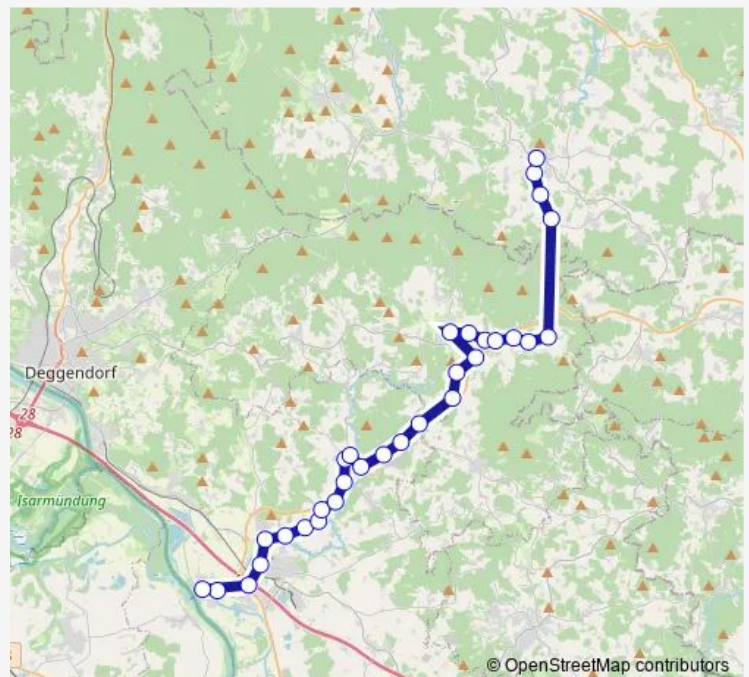

Auerbach, Pfarrerfeld

Auerbach

Hötzelsberg

Route schedule

Deggendorf Hbf — Lalling, Kirchfeld

Monday 07:05-18:00

Tuesday 07:05-18:00

Wednesday 07:05-18:00

Thursday 07:05-18:00

Friday 07:05-18:00

Saturday —

Sunday —

Route info

Direction: Deggendorf Hbf

Stops: 35

Trip Duration: 0 hour 52 min