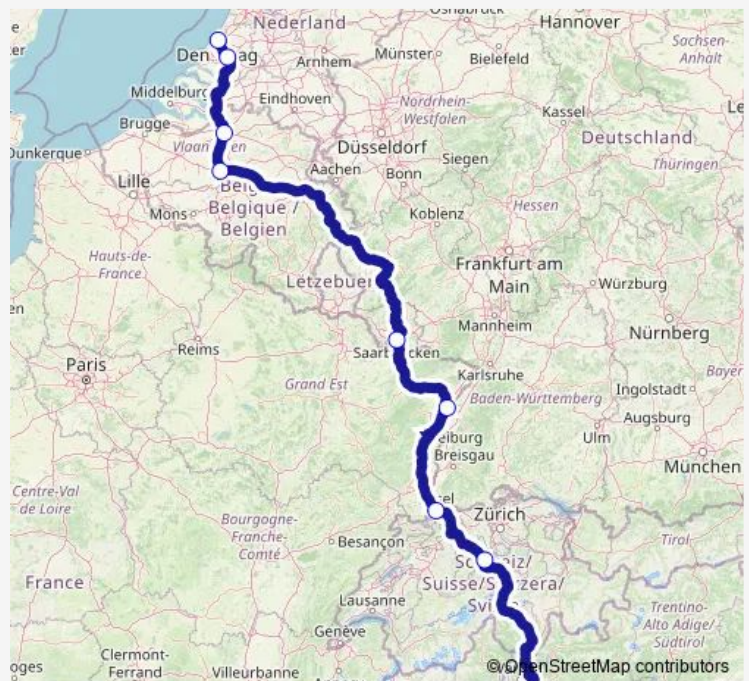

### Direction

The Hague (Central Station) — Milan (Lampugnano bus station)

9 stops

[Open route schedule](#)

The Hague (Central Station)

Rotterdam Central Station

Antwerp Rooseveltplaats (B5)

Brussels-North train station

HBF Saarl, Saarbrücken

Strasbourg

Basel SBB (Meret Oppenheim-Street)

Luzern (Landenberg)

Milan (Lampugnano bus station)

### Route schedule

The Hague (Central Station) — Milan (Lampugnano bus station)

Monday	18:35
Tuesday	—
Wednesday	—
Thursday	18:35
Friday	18:35
Saturday	18:35
Sunday	18:35

### Route info

Direction: The Hague (Central Station)

Stops: 9

Trip Duration: 16 hour 5 min