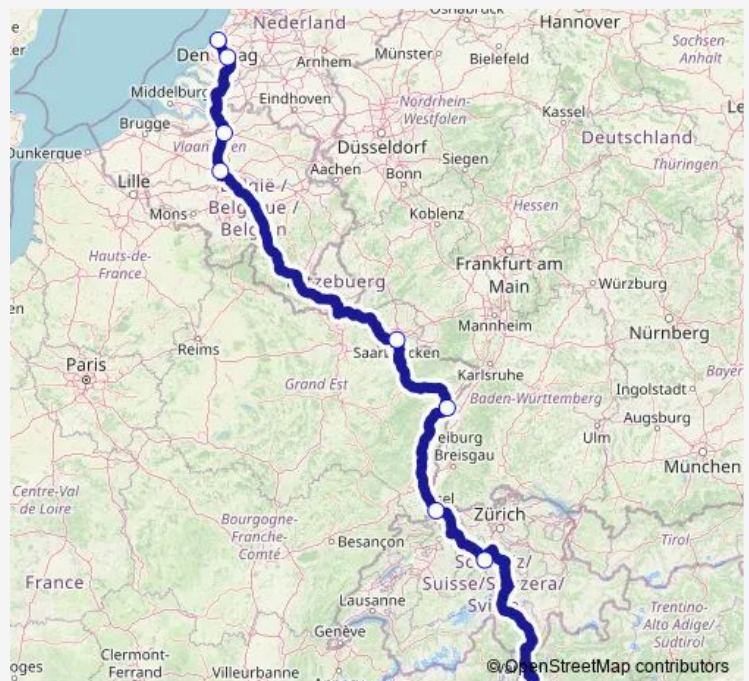

Rotterdam Central Station

Antwerp Rooseveltplaats (B5)

Brussels-North train station

HBF Saarl, Saarbrücken

Strasbourg

Basel SBB (Meret Oppenheim-Street)

Luzern (Landenberg)

Milan (Lampugnano bus station)

Route schedule

The Hague (Central Station) — Milan (Lampugnano bus station)

Monday	—
Tuesday	—
Wednesday	—
Thursday	18:35
Friday	18:35
Saturday	18:35
Sunday	18:35

Route info

Direction: The Hague (Central Station)

Stops: 9

Trip Duration: 16 hour 5 min

Direction

Milan (Lampugnano bus station) — The Hague (Central Station)

9 stops

[Open route schedule](#)

Milan (Lampugnano bus station)

Luzern (Landenberg)

Route info

Direction: Milan (Lampugnano bus station)

Stops: 9

Trip Duration: 16 hour 15 min

N846 International Coach Service time schedules and route maps are available in an offline PDF at busmaps.com. Use the busmaps.com website to see live bus times, train schedule or subway schedule, and step-by-step directions for all public transit in Luzern