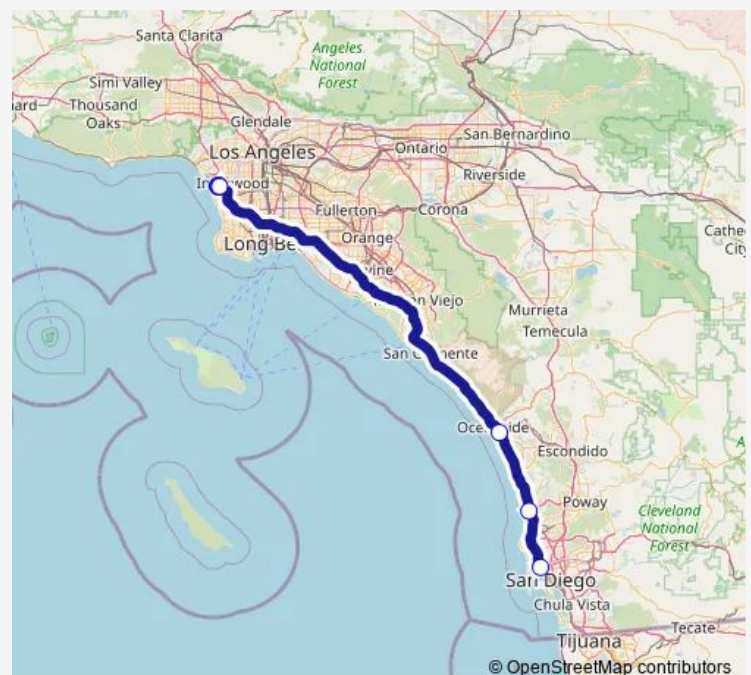

Sorrento Valley/Del Mar

San Diego (Old Town)

Route schedule

LAX Terminal 1 Shared Rides Stop (Lower Level) — San Diego (Old Town)

Monday 09:45-20:30

Tuesday 09:45-20:30

Wednesday 09:45-20:30

Thursday 09:45-20:30

Friday 09:45-20:30

Saturday 12:15-20:30

Sunday 12:15-20:30

Route info

Direction: LAX Terminal 1 Shared Rides Stop (Lower Level)

Stops: 9

Trip Duration: 2 hour 35 min

Direction

San Diego (Old Town) — LAX Terminal 7 Shared Rides Stop (Lower Level)

9 stops

[Open route schedule](#)

San Diego (Old Town)

Sorrento Valley/Del Mar

Oceanside (Moreno Street Park and Ride)

LAX Terminal 1 Shared Rides Stop (Lower Level)

Route schedule

San Diego (Old Town) — LAX Terminal 7 Shared Rides Stop (Lower Level)

Monday 05:45-16:15

Tuesday 05:45-16:15

Wednesday 05:45-16:15

Thursday 05:45-16:15

Friday 05:45-16:15

Saturday 08:30-16:15