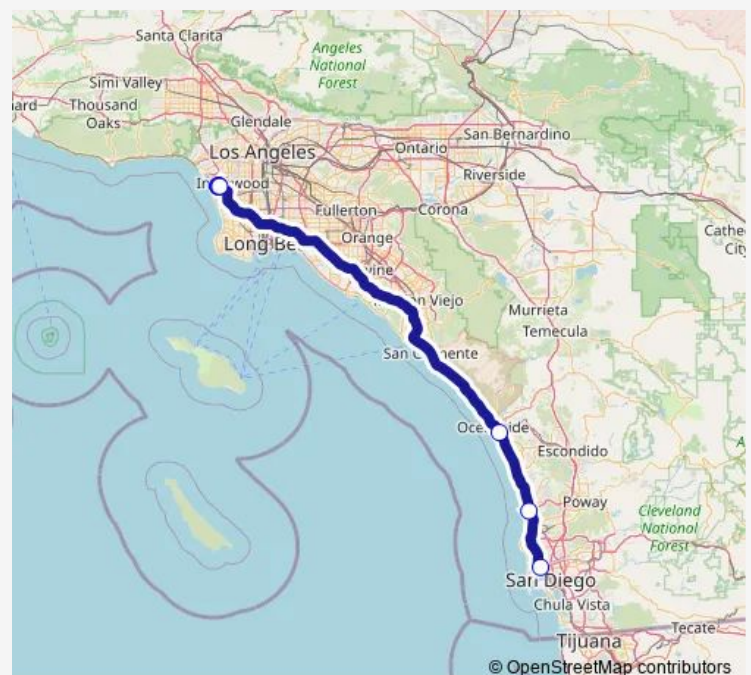

Sorrento Valley/Del Mar

San Diego (Old Town)

### Route schedule

LAX Terminal 1 Shared Rides Stop (Lower Level) — San Diego (Old Town)

Monday 09:45-20:30

Tuesday 09:45-20:30

Wednesday 09:45-20:30

Thursday 09:45-20:30

Friday 09:45-20:30

Saturday 12:15-20:30

### Route info

Direction: LAX Terminal 1 Shared Rides Stop (Lower Level)

Stops: 9

Trip Duration: 2 hour 25 min

### Route schedule

San Diego (Old Town) — LAX Terminal 7 Shared Rides Stop (Lower Level)

Monday 05:45-16:15

Tuesday 05:45-16:15

Wednesday 05:45-16:15

Thursday 05:45-16:15

Friday 05:45-16:15

Saturday 08:30-16:15