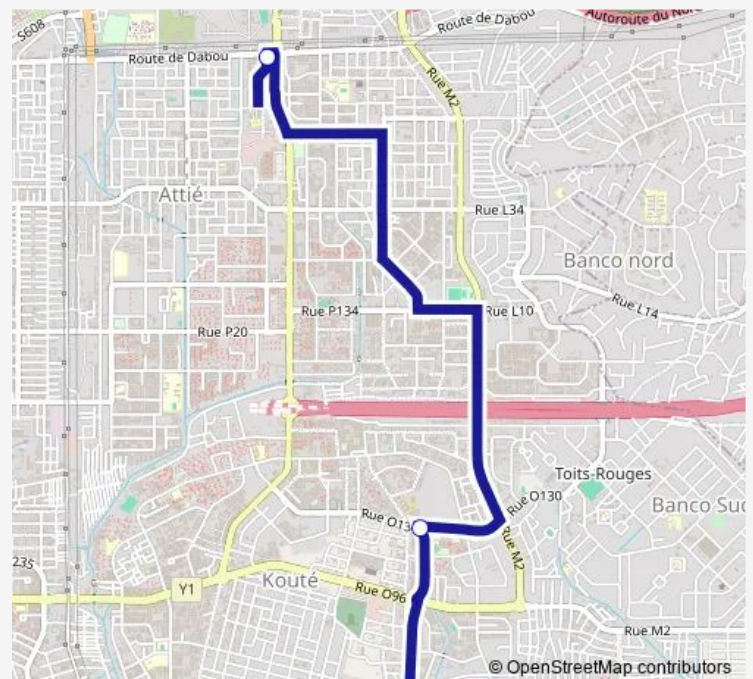

Bus woro woro : Siporex ↔ Camp militaire

[Go to website](#)

Direction

Siporex — Camp militaire

3 stops

[Open route schedule](#)

Siporex

Cnps

Camp militaire

Route schedule

Siporex — Camp militaire

Monday	06:00
Tuesday	06:00
Wednesday	06:00
Thursday	06:00
Friday	06:00
Saturday	06:00
Sunday	06:00

Route info

Direction: Siporex

Stops: 3

Trip Duration: 0 hour 20 min

■ woro woro : Siporex ↔ Camp militaire

BusMaps

Direction

Camp militaire - King Cash — Siporex - Pharmacie

4 stops

[Open route schedule](#)

Camp militaire - King Cash

Ghandi

Lavage le Sticker

Siporex - Pharmacie

Route schedule

Camp militaire - King Cash — Siporex - Pharmacie

Monday 06:00

Tuesday 06:00

Wednesday 06:00

Thursday 06:00