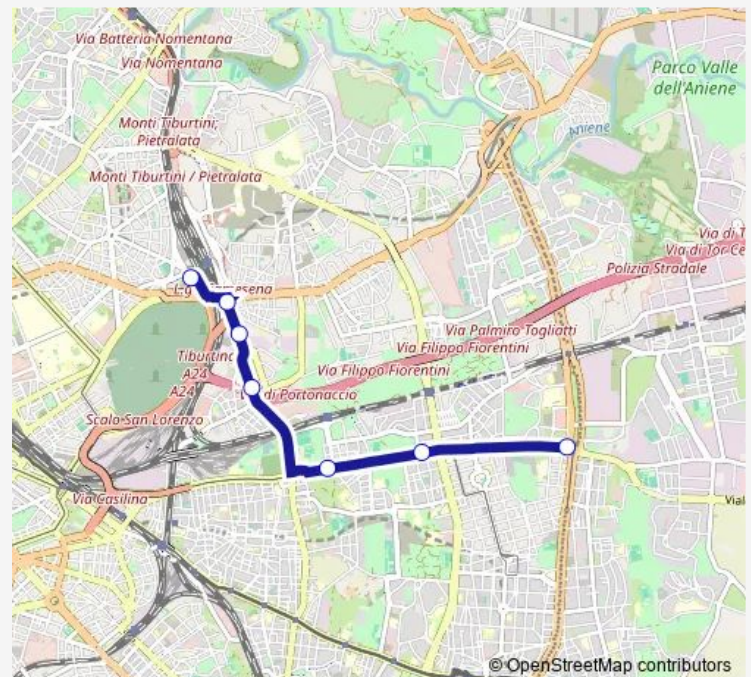

### Direction

Prenestina/Larici — Staz.Ne Tiburtina (Mb)

7 stops

[Open route schedule](#)

Prenestina/Larici

Prenestina/TOR DE' Schiavi

Prenestina/Telese

Portonaccio/Casal Bertone

Portonaccio/Rimessa Atac

Portonaccio/Tiburtina

Staz.Ne Tiburtina (Mb)

### Route schedule

Prenestina/Larici — Staz.Ne Tiburtina (Mb)

Monday 04:48-24:00

Tuesday 04:48-24:00

Wednesday 04:48-24:00

Thursday 04:48-24:00

Friday 04:48-24:00

Saturday 04:48-24:00

### Route info

Direction: Prenestina/Larici

Stops: 7

Trip Duration: 0 hour 21 min

■ A06

BusMaps

A06 Bus time schedules and route maps are available in an offline PDF at [busmaps.com](https://busmaps.com). Use the [busmaps.com](https://busmaps.com) website to see live bus times, train schedule or subway schedule, and step-by-step directions for all public transit in Rome