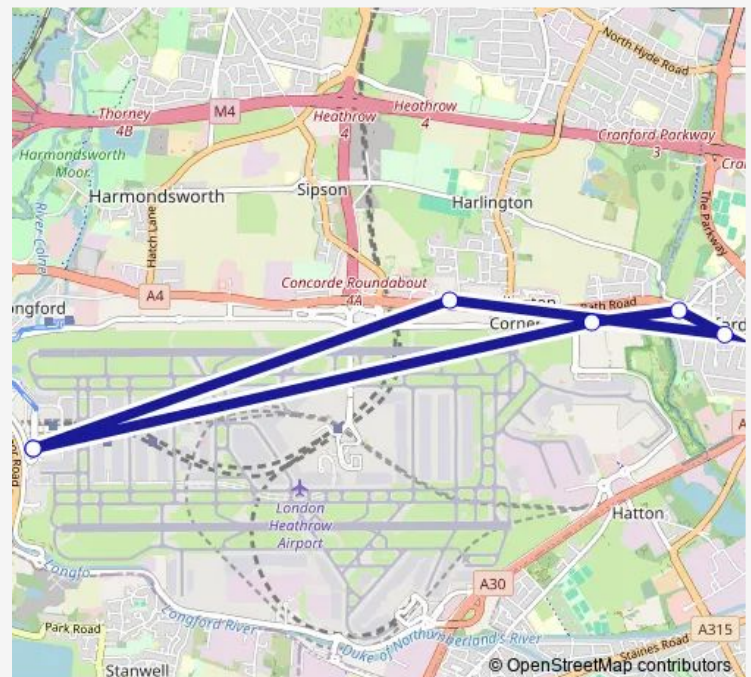

Bus H5D

[Go to website](#)

Direction

Heathrow Terminal 5 — Heathrow Terminal 5

6 stops

[Open route schedule](#)

Heathrow Terminal 5

Radisson BLU Edwardian Heathrow

Travelodge Heathrow Central

Waye Avenue

Premier Inn Bath Road

Heathrow Terminal 5

Route schedule

Heathrow Terminal 5 — Heathrow Terminal 5

Monday 04:30-23:28

Tuesday 04:30-23:28

Wednesday 04:30-23:28

Thursday 04:30-23:28

Friday 04:30-23:28

Saturday 04:30-23:28

Sunday 04:30-23:28

Route info

Direction: Heathrow Terminal 5

Stops: 6

Trip Duration: 0 hour 54 min

H5D

BusMaps

H5D Bus time schedules and route maps are available in an offline PDF at busmaps.com. Use the busmaps.com website to see live bus times, train schedule or subway schedule, and step-by-step directions for all public transit in Cranford