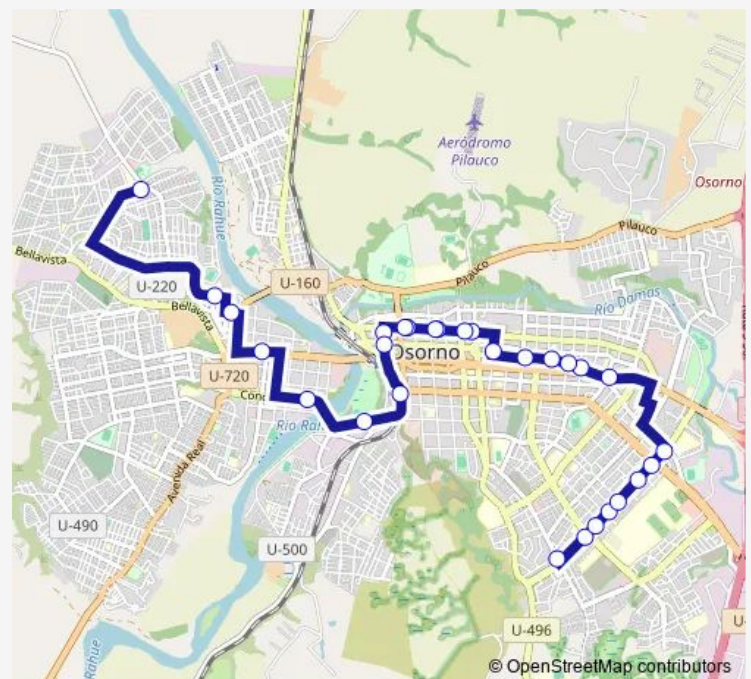

### Route schedule

Santiago Rosas / Diego De Almagro — Terminal De Buses  
Línea 1

Monday 07:32

Tuesday 07:32

Wednesday 07:32

Thursday 07:32

Friday 07:32

Saturday 08:01

### Route info

Direction: Santiago Rosas / Diego De Almagro

Stops: 29

Trip Duration: 0 hour 31 min

Portales / Eleuterio Ramírez

Inés De Suárez / Manuel Rodríguez

Inés De Suárez / Sargento Hott

Concepción / Iquique

## Direction

Terminal De Buses Línea 1 — Santiago Rosas / Diego De Almagro

20 stops

[Open route schedule](#)

Terminal De Buses Línea 1

La Misión / Chauracahuin

Chacarillas / Chauracahuin

Doce De Octubre / Sevilla

## Route info

Direction: Terminal De Buses Línea 1

Stops: 20

Trip Duration: 0 hour 31 min

L1-V2 Bus time schedules and route maps are available in an offline PDF at [busmaps.com](https://busmaps.com). Use the [busmaps.com](https://busmaps.com) website to see live bus times, train schedule or subway schedule, and step-by-step directions for all public transit in Osorno