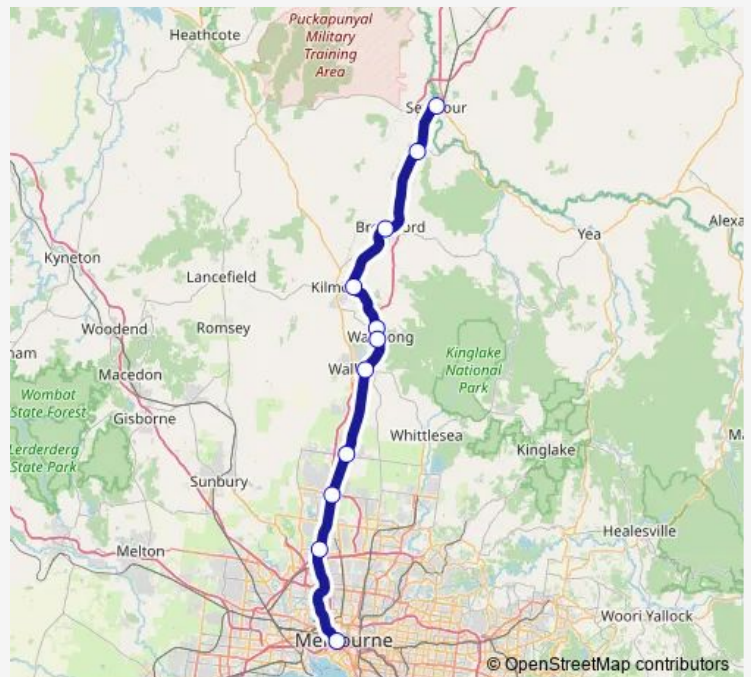

Rail Melbourne - Seymour Via Broadmeadows

[Go to website](#)

**Direction**

Southern Cross Railway Station (Melbourne City) — Seymour Railway Station (Seymour)

12 stops

[Open route schedule](#)

- Southern Cross Railway Station (Melbourne City)
- North Melbourne Railway Station (West Melbourne)
- Broadmeadows Railway Station (Broadmeadows)
- Craigieburn Railway Station (Craigieburn)
- Donnybrook Railway Station (Donnybrook)
- Wallan Railway Station (Wallan)
- Heathcote Junction Railway Station (Heathcote Junction)
- Wandong Railway Station (Wandong)
- Kilmore East Railway Station (Kilmore East)
- Broadford Railway Station (Broadford)
- Tallarook Railway Station (Tallarook)
- Seymour Railway Station (Seymour)

**Route schedule**

Southern Cross Railway Station (Melbourne City) — Seymour Railway Station (Seymour)

Monday	—
Tuesday	—
Wednesday	—
Thursday	07:05-21:43
Friday	07:05-23:43
Saturday	—
Sunday	—

**Route info**

Direction: Southern Cross Railway Station (Melbourne City)

Stops: 12

Trip Duration: 1 hour 23 min

Melbourne - Seymour Via Broadmeadows

## Direction

Seymour Railway Station (Seymour) — Southern Cross Railway Station (Melbourne City)

12 stops

[Open route schedule](#)

Seymour Railway Station (Seymour)

Tallarook Railway Station (Tallarook)

Broadford Railway Station (Broadford)