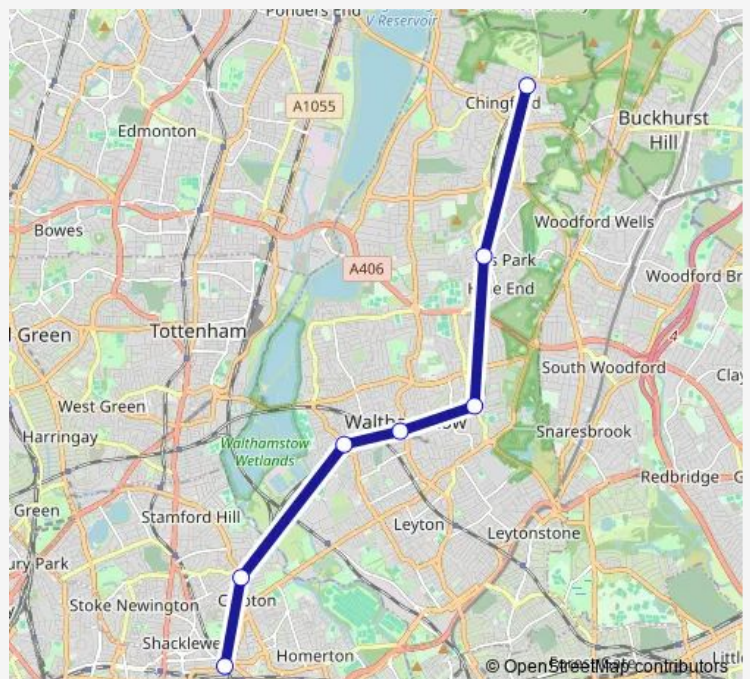

Rail Replacement Bus Service Weaver Hackney Downs - Chingford

[Go to website](#)

Direction

Hackney Downs — Chingford

7 stops

[Open route schedule](#)

Hackney Downs

Clapton

St James Street (London)

Walthamstow Central

Wood Street

Highams Park

Chingford

Route schedule

Hackney Downs — Chingford

Monday	00:02-00:10 ⁺¹
Tuesday	00:10-00:10 ⁺¹
Wednesday	00:10-00:10 ⁺¹
Thursday	00:10-00:10 ⁺¹
Friday	00:10
Saturday	—
Sunday	07:34-01:22 ⁺¹

Route info

Direction: Hackney Downs

Stops: 7

Trip Duration: 0 hour 48 min

■ Weaver — Chingford - Hackney Downs

Direction

Chingford — Hackney Downs

7 stops

Route schedule

Chingford — Hackney Downs

Monday	—
Tuesday	—
Wednesday	—
Thursday	—
Friday	—
Saturday	—
Sunday	06:25-23:25

Route info

Direction: Chingford

Stops: 7

Trip Duration: 0 hour 48 min

Weaver Rail Replacement Bus Service time schedules and route maps are available in an offline PDF at busmaps.com. Use the busmaps.com website to see live bus times, train schedule or subway schedule, and step-by-step directions for all public transit in Walthamstow