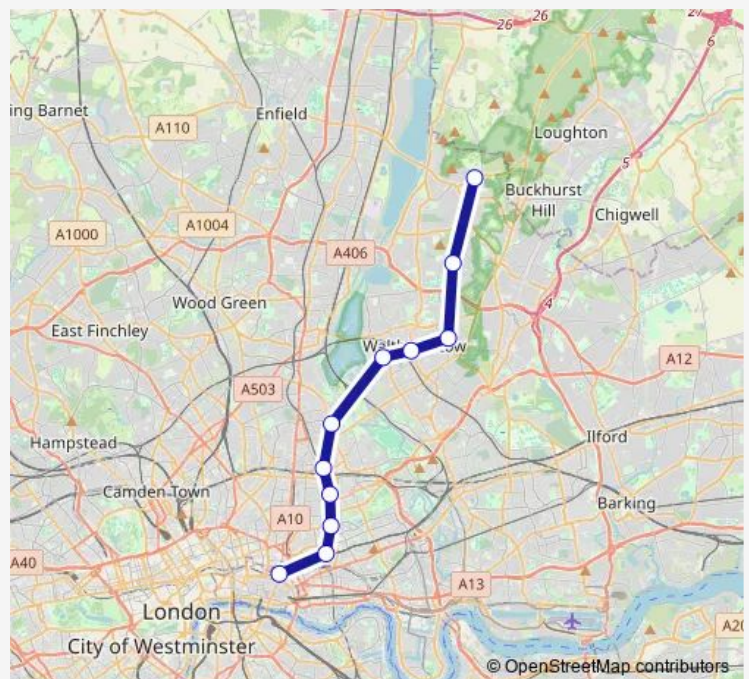

**Rail Replacement Bus Service Weaver Chingford - London Liverpool Street**

[Go to website](#)

**Direction**

London Liverpool Street — Chingford

11 stops

[Open route schedule](#)

London Liverpool Street

Bethnal Green

Chingford

**Route schedule**

London Liverpool Street — Chingford

Monday	24:05-01:05 <sup>+1</sup>
Tuesday	00:05-01:05 <sup>+1</sup>
Wednesday	00:05-01:05 <sup>+1</sup>
Thursday	00:05-01:05 <sup>+1</sup>
Friday	00:05-01:05
Saturday	—
Sunday	—

**Route info**

Direction: London Liverpool Street

Stops: 11

Trip Duration: 1 hour 7 min

**■ Weaver — Chingford - London Liverpool Street**

**Direction**

Chingford — London Liverpool Street

11 stops