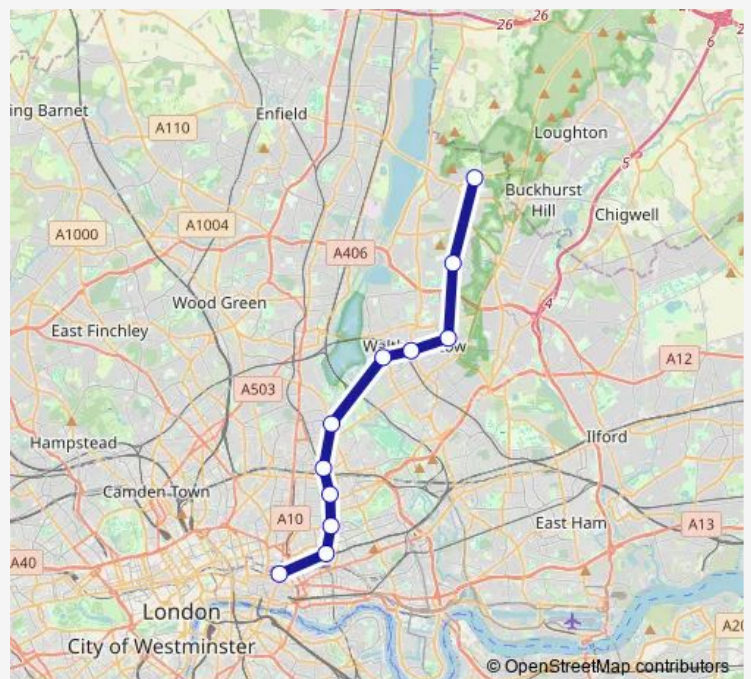

Rail Replacement Bus Service Weaver Chingford - London Liverpool Street

[Go to website](#)

Direction

London Liverpool Street — Chingford

11 stops

[Open route schedule](#)

London Liverpool Street

Bethnal Green

Chingford

Route schedule

London Liverpool Street — Chingford

Monday	24:05-01:05 ⁺¹
Tuesday	00:05-01:05 ⁺¹
Wednesday	00:05-01:05 ⁺¹
Thursday	00:05-01:05 ⁺¹
Friday	00:05-01:05
Saturday	—
Sunday	—

Route info

Direction: London Liverpool Street

Stops: 11

Trip Duration: 1 hour 7 min

■ Weaver — Chingford - London Liverpool Street

Direction

Chingford — London Liverpool Street

11 stops

[Open route schedule](#)

Thursday 22:55-23:25

Friday —

Saturday —

Sunday —

Route info

Direction: Chingford

Stops: 11

Trip Duration: 1 hour 7 min