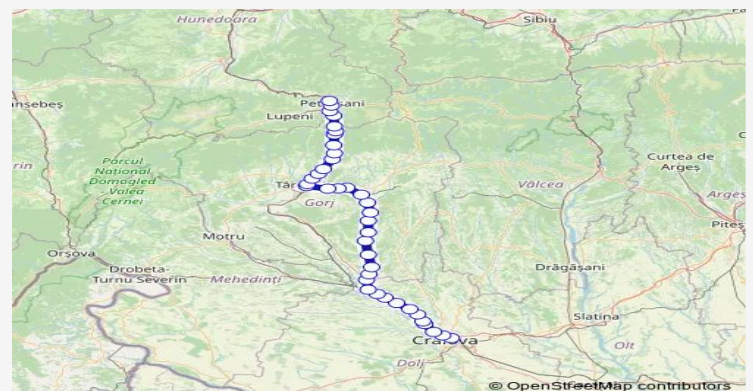

[Go to website](#)

Direction

Craiova — Petroșani

39 stops

[Open route schedule](#)

Craiova

Craiova Triaj hc.

Cernele

Țânțăreni Hm.

Florești h.

Gilort Hm.

Turburea Hm.

Route schedule

Craiova — Petroșani

Monday	05:35
Tuesday	05:35
Wednesday	05:35
Thursday	05:35
Friday	05:35
Saturday	05:35
Sunday	—

Route info

Direction: Craiova

Stops: 39

Trip Duration: 4 hour 16 min

Bibești Hm.

Musculești

Bărbătești Hm.

Jupânești Hm.

Cărbunești