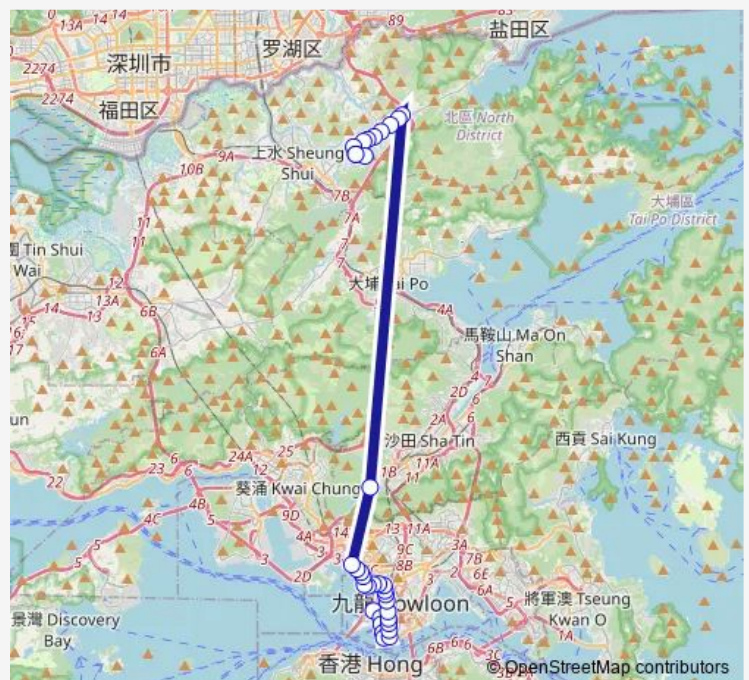

Route schedule

[Ctb] HSR West Kowloon Station[[Kmb] Jordan (West Kowloon Station) BUS Terminus — [Ctb] Queen'S Hill Estate[[Kmb] Queen'S Hill BUS Terminus

| | |
|-----------|-------------|
| Monday | 18:00-18:25 |
| Tuesday | 18:00-18:25 |
| Wednesday | 18:00-18:25 |
| Thursday | 18:00-18:25 |
| Friday | 18:00-18:25 |
| Saturday | — |
| Sunday | — |

Route info

Direction: [Ctb] HSR West Kowloon Station[[Kmb] Jordan (West Kowloon Station) BUS Terminus

Stops: 34

Trip Duration: 1 hour 25 min

[Ctb] Grand Plaza, Nathan Road|[Kmb+Ctb] Nelson Street
Mong KOK/
Grand Plaza, Nathan Road|[Kmb] Nelson
Street Mong Kok|[Nlb] Nelson Street