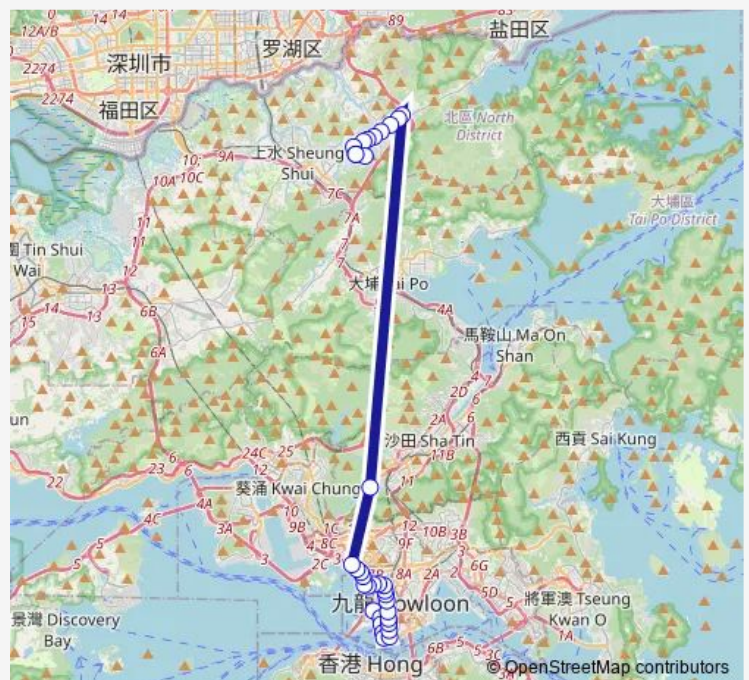

**Route schedule**

[Ctb] HSR West Kowloon Station[[Kmb] Jordan (West Kowloon Station) BUS Terminus — [Ctb] Queen'S Hill Estate[[Kmb] Queen'S Hill BUS Terminus

Monday	18:00-18:25
Tuesday	18:00-18:25
Wednesday	18:00-18:25
Thursday	18:00-18:25
Friday	18:00-18:25
Saturday	—
Sunday	—

**Route info**

Direction: [Ctb] HSR West Kowloon Station[[Kmb] Jordan (West Kowloon Station) BUS Terminus

Stops: 34

Trip Duration: 1 hour 26 min

[Ctb] Mong KOK Market, Argyle Street[[Kmb+Ctb] Mongkok Market Complex/<Br>Mong KOK Market, Argyle Street[[Kmb] Mongkok Market Complex