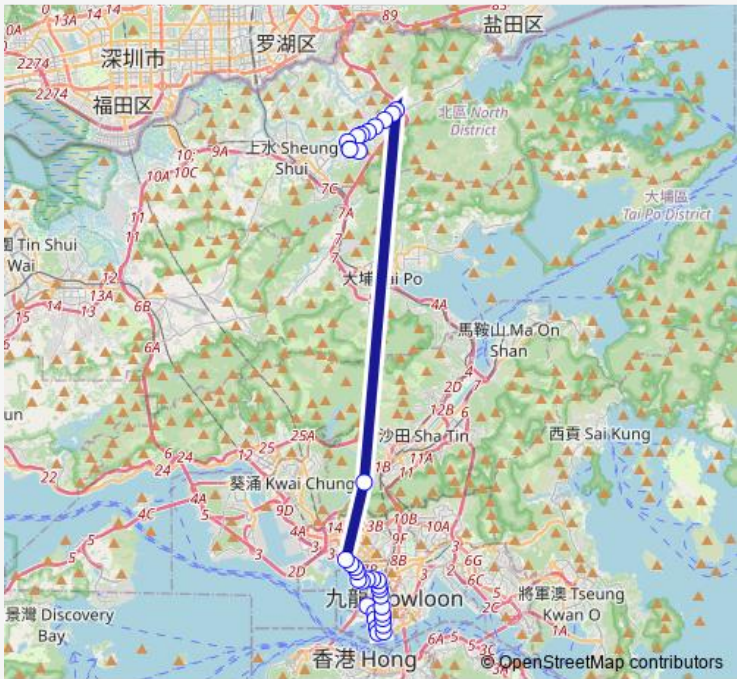

# Bus 79p Queen'S Hill Fanling - HSR West Kowloon Station

[Go to website](#)

**Direction**  
 [Ctb] HSR West Kowloon Station[[Kmb] Jordan (West Kowloon Station) BUS Terminus — [Ctb] Queen'S Hill Estate[[Kmb] Queen'S Hill BUS Terminus

34 stops

[Open route schedule](#)

- [Ctb] HSR West Kowloon Station[[Kmb] Jordan (West Kowloon Station) BUS Terminus
- [Ctb] WUI Cheung Road, Canton Road[[Kmb+Ctb] WUI Cheung Road/<Br>Wui Cheung Road, Canton Road[[Kmb] WUI Cheung Road
- [Ctb] Xiqu Centre, Canton Road[[Kmb] Austin Road
- [Ctb] Silvercord, Canton Road[[Kmb] Silvercord
- [Ctb] Peking Road, Canton Road[[Kmb+Ctb] Peking Road/<Br>Peking Road, Canton Road[[Kmb] Peking Road
- [Ctb] Kowloon Hotel, Nathan Road[[Kmb] Tsim SHA Tsui BBI - Middle Road
- [Ctb] Kowloon Mosque, Nathan Road[[Kmb] Kowloon Mosque[[Nlb] Kowloon Park
- [Ctb] Park Lane Shopper'S Boulevard, Nathan Road[[Kmb] Park Lane
- [Ctb] Austin Road, Nathan Road[[Kmb] Austin Road
- [Ctb] Ning PO Street, Nathan Road[[Kmb] Ning PO Street YAU MA Tei
- [Ctb] MAN Ming Lane, Nathan Road[[Kmb] MAN Ming Lane YAU MA Tei
- [Ctb] Pitt Street, Nathan Road[[Kmb+Ctb] Pitt Street YAU MA TEI/<Br>Pitt Street, Nathan Road[[Kmb] Pitt Street YAU MA Tei
- [Ctb] Changsha Street, Nathan Road[[Kmb] Cheung SHA Street Mong Kok

Route schedule

[Ctb] HSR West Kowloon Station[[Kmb] Jordan (West Kowloon Station) BUS Terminus — [Ctb] Queen'S Hill Estate[[Kmb] Queen'S Hill BUS Terminus

Monday	18:00-18:25
Tuesday	18:00-18:25
Wednesday	18:00-18:25
Thursday	18:00-18:25
Friday	18:00-18:25
Saturday	—
Sunday	—

**Route info**

Direction: [Ctb] HSR West Kowloon Station[[Kmb] Jordan (West Kowloon Station) BUS Terminus

Stops: 34

Trip Duration: 1 hour 25 min

[Ctb] Grand Plaza, Nathan Road|[Kmb+Ctb] Nelson Street  
Mong KOK/<Br>Grand Plaza, Nathan Road|[Kmb] Nelson  
Street Mong Kok|[Nlb] Nelson Street