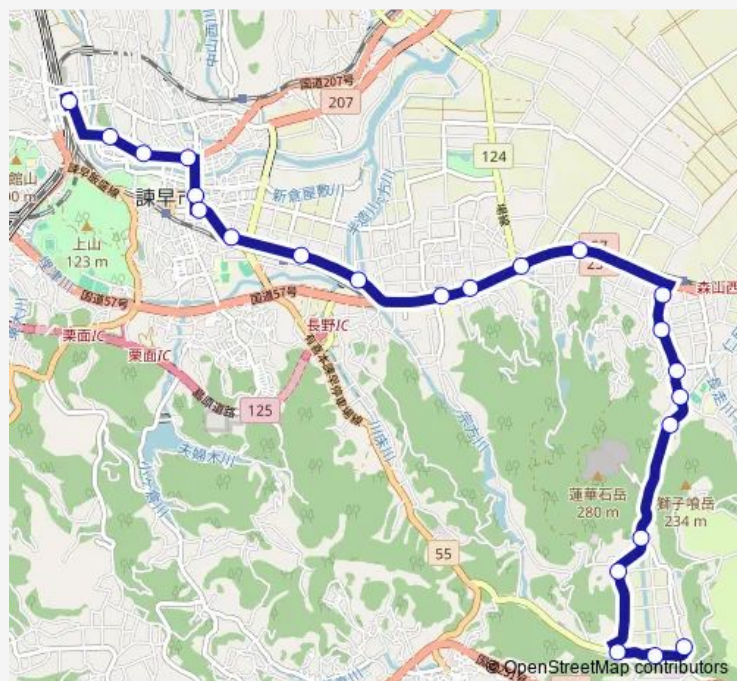

横山上り

Route schedule

諫早駅前6番のりば — 川口上り

Monday	—
Tuesday	—
Wednesday	—
Thursday	—
Friday	—
Saturday	08:07-18:47
Sunday	—

Route info

Direction: 諫早駅前6番のりば

Stops: 23

Trip Duration: 0 hour 34 min