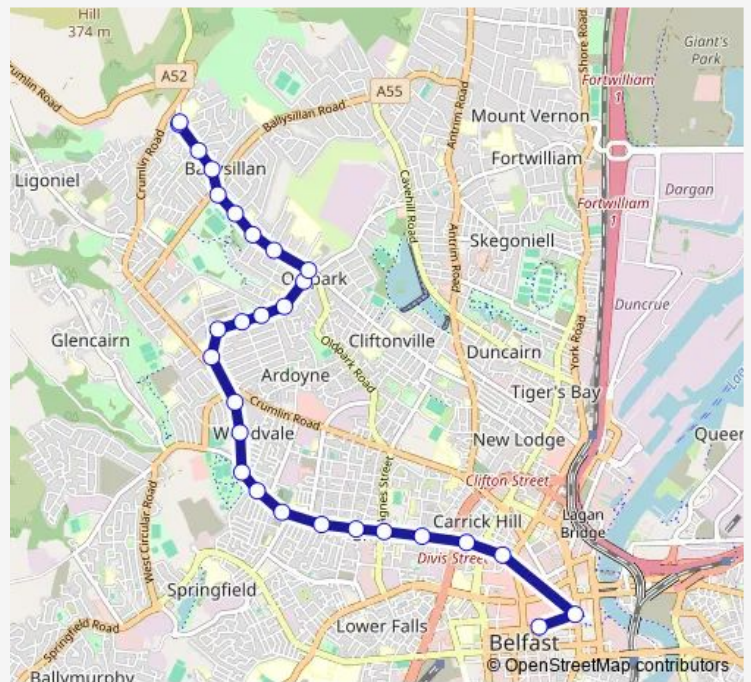

Bus 11J City Centre - Silverstream

[Go to website](#)

Direction

Chichester Street — Silverstream (Ballysillan Park)

28 stops

[Open route schedule](#)

Chichester Street

Victoria Square Victoria Street

Woodvale Park

Mount Eden Court

Woodvale Road

Cranbrook Court

Alliance Avenue

Berwick Road

Etna Drive

Jamaica Street

Thursday 08:02

Friday 08:02

Saturday —

Sunday —

Route info

Direction: Chichester Street

Stops: 28

Trip Duration: 0 hour 24 min

11J — City Centre - Silverstream

Deerpark Road

Joanmount Park

Oldpark Shops

Churchview

Ballysillan Drive

Silverstream

Silverstream (Ballysillan Park)