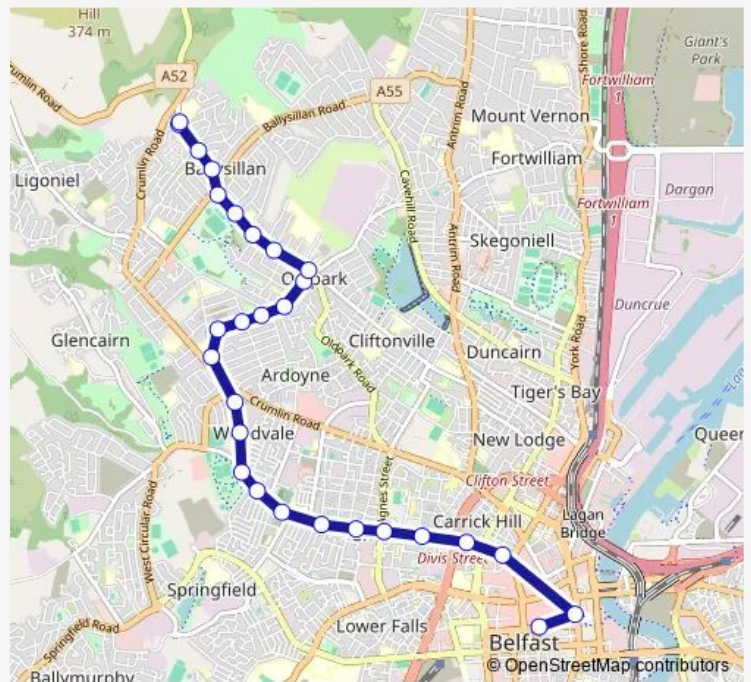

Bus 11J City Centre - Silverstream

[Go to website](#)

Direction

Chichester Street — Silverstream (Ballysillan Park)

28 stops

[Open route schedule](#)

Chichester Street

Victoria Square Victoria Street

Woodvale Park

Mount Eden Court

Woodvale Road

Cranbrook Court

Alliance Avenue

Berwick Road

Etna Drive

Jamaica Street

Thursday 08:02

Friday 08:02

Saturday —

Sunday —

Route info

Direction: Chichester Street

Stops: 28

Trip Duration: 0 hour 24 min

11J — City Centre - Silverstream

Deerpark Road

Joanmount Park

Oldpark Shops

Churchview

Ballysillan Drive

Silverstream

Silverstream (Ballysillan Park)